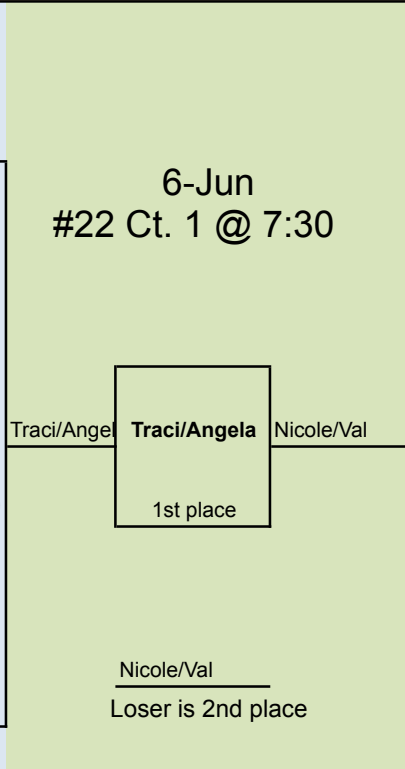

Wasatch Beach Double's League - Women's Open - Double Elim Bracket

2/3 games - 1st/2nd game to 21, CAP AT 21. 3rd game to 15, CAP AT 15

Final Match: Best 2/3 games: 1st/2nd to 21, 3rd to 15, NO CAP

1 game - 25 points, CAP AT 25

ALL TEAMS should plan to be at The Beach and ready to play 15 minutes before their scheduled game time. This will help to move the schedule along incase of forfeits.