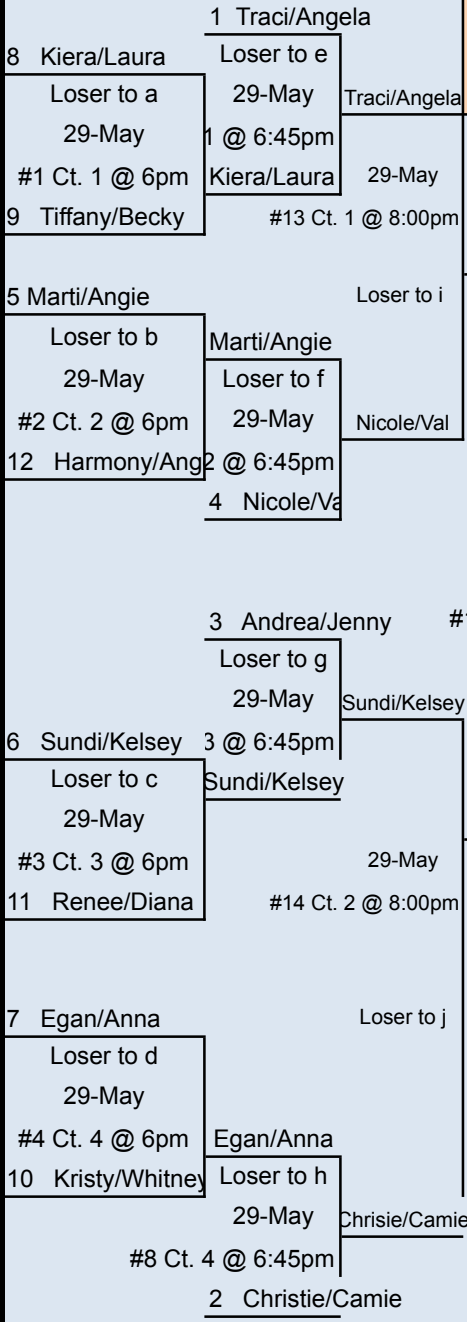

Wasatch Beach Double's League - Women's Open - Double Elim Bracket

2/3 games - 1st/2nd game to 21, CAP AT 21. 3rd game to 15, CAP AT 15

Final Match: Best 2/3 games: 1st/2nd to 21, 3rd to 15, NO CAP

1 game - 25 points, CAP AT 25

ALL TEAMS should plan to be at The Beach and ready to play 15 minutes before their scheduled game time. This will help to move the schedule along incase of forfeits.

- 1ST TRACI/ANGELA
- 2ND NICOLE/VAL
- 3RD CHRISTIE/CAMIE
- 4TH MARTI/ANGIE
- 5TH HARMONY/ANGELEE
- 5TH SUNDI/KELSEY