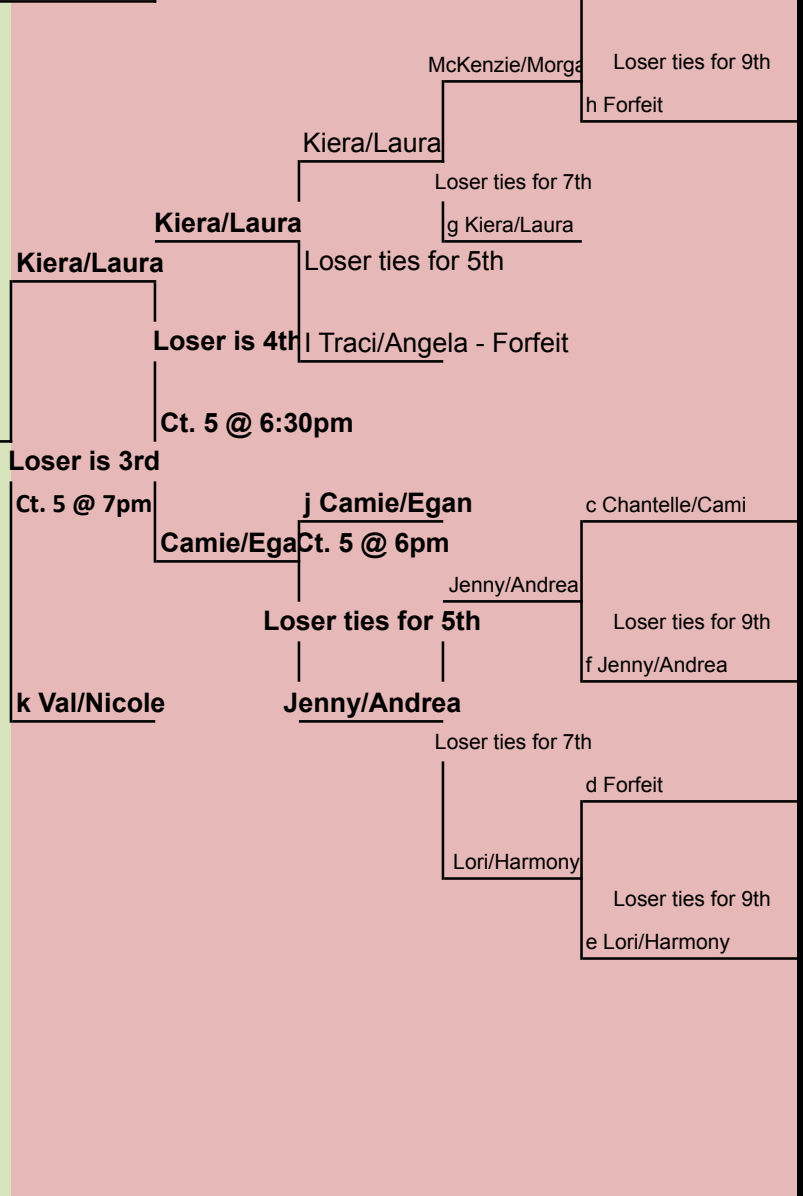

# Wasatch Beach Double's League - Women's Open - Double Elim Bracket

2/3 games - 1st/2nd game to 21, CAP AT 21. 3rd game to 15, CAP AT 15

Final Match: Best 2/3 games: 1st/2nd to 21, 3rd to 15, NO CAP

1 game - 25 points, CAP AT 25

ALL TEAMS should plan to be at The Beach and ready to play 15 minutes before their scheduled game time. This will help to move the schedule along in case of forfeits.

**Val Nicole**

**Ct. 6 @ 6pm**  
Loser to k

**Sundi/Lori**

- 1ST **Sundi/Lori**
- 2ND **Nicole/Val**
- 3RD **Kiera/Laura**
- 4TH **Camie/Egan**
- 5TH **Jenny/Andrea**
- 5TH **Traci/Angela**
- 7TH **McKenzie/Morgan**
- 7TH **Lori/Harmony**
- 9TH **Chantelle/Cami**
- 11TH **Sara/Jalynn**
- 11TH **Kelsey/Tiffany**