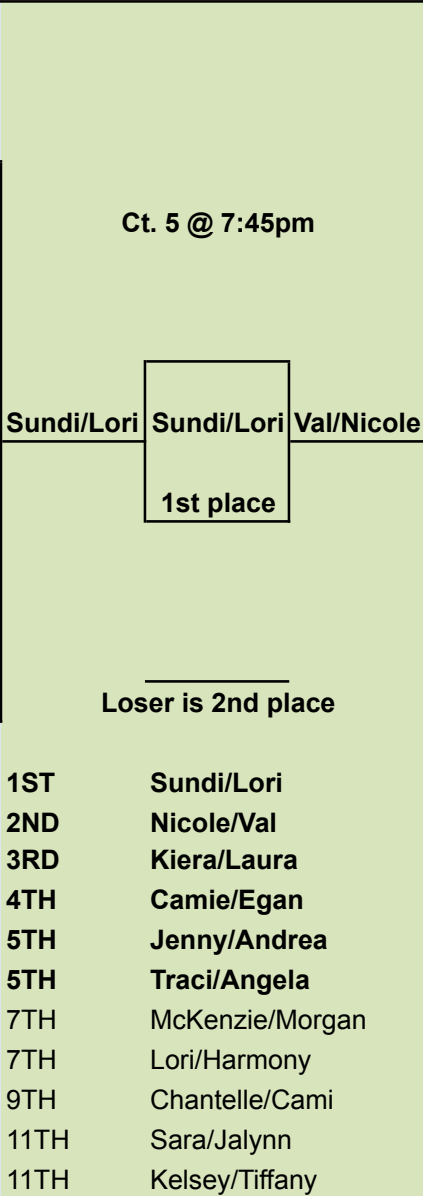

- 1ST **Sundi/Lori**
- 2ND **Nicole/Val**
- 3RD **Kiera/Laura**
- 4TH **Camie/Egan**
- 5TH **Jenny/Andrea**
- 5TH **Traci/Angela**
- 7TH **McKenzie/Morgan**
- 7TH **Lori/Harmony**
- 9TH **Chantelle/Cami**
- 11TH **Sara/Jalynn**
- 11TH **Kelsey/Tiffany**