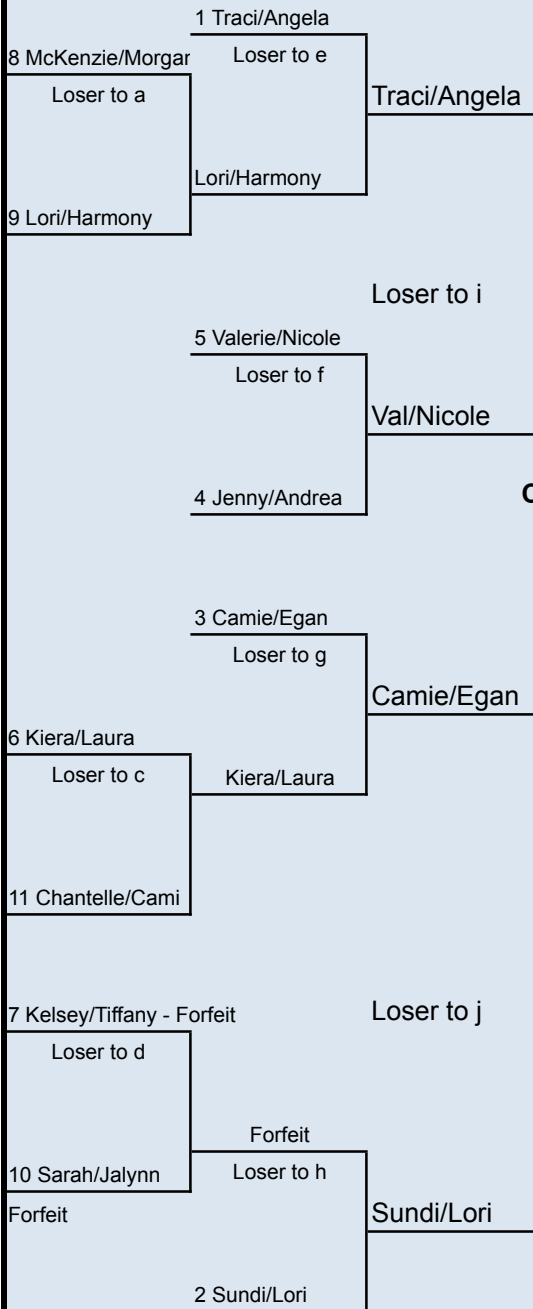

Wasatch Beach Double's League - Women's Open - Double Elim Bracket

2/3 games - 1st/2nd game to 21, CAP AT 21. 3rd game to 15, CAP AT 15

Final Match: Best 2/3 games: 1st/2nd to 21, 3rd to 15, NO CAP

1 game - 25 points, CAP AT 25

ALL TEAMS should plan to be at The Beach and ready to play 15 minutes before their scheduled game time. This will help to move the schedule along in case of forfeits.

Val Nicole

Ct. 6 @ 6pm
Loser to k

Sundi/Lori