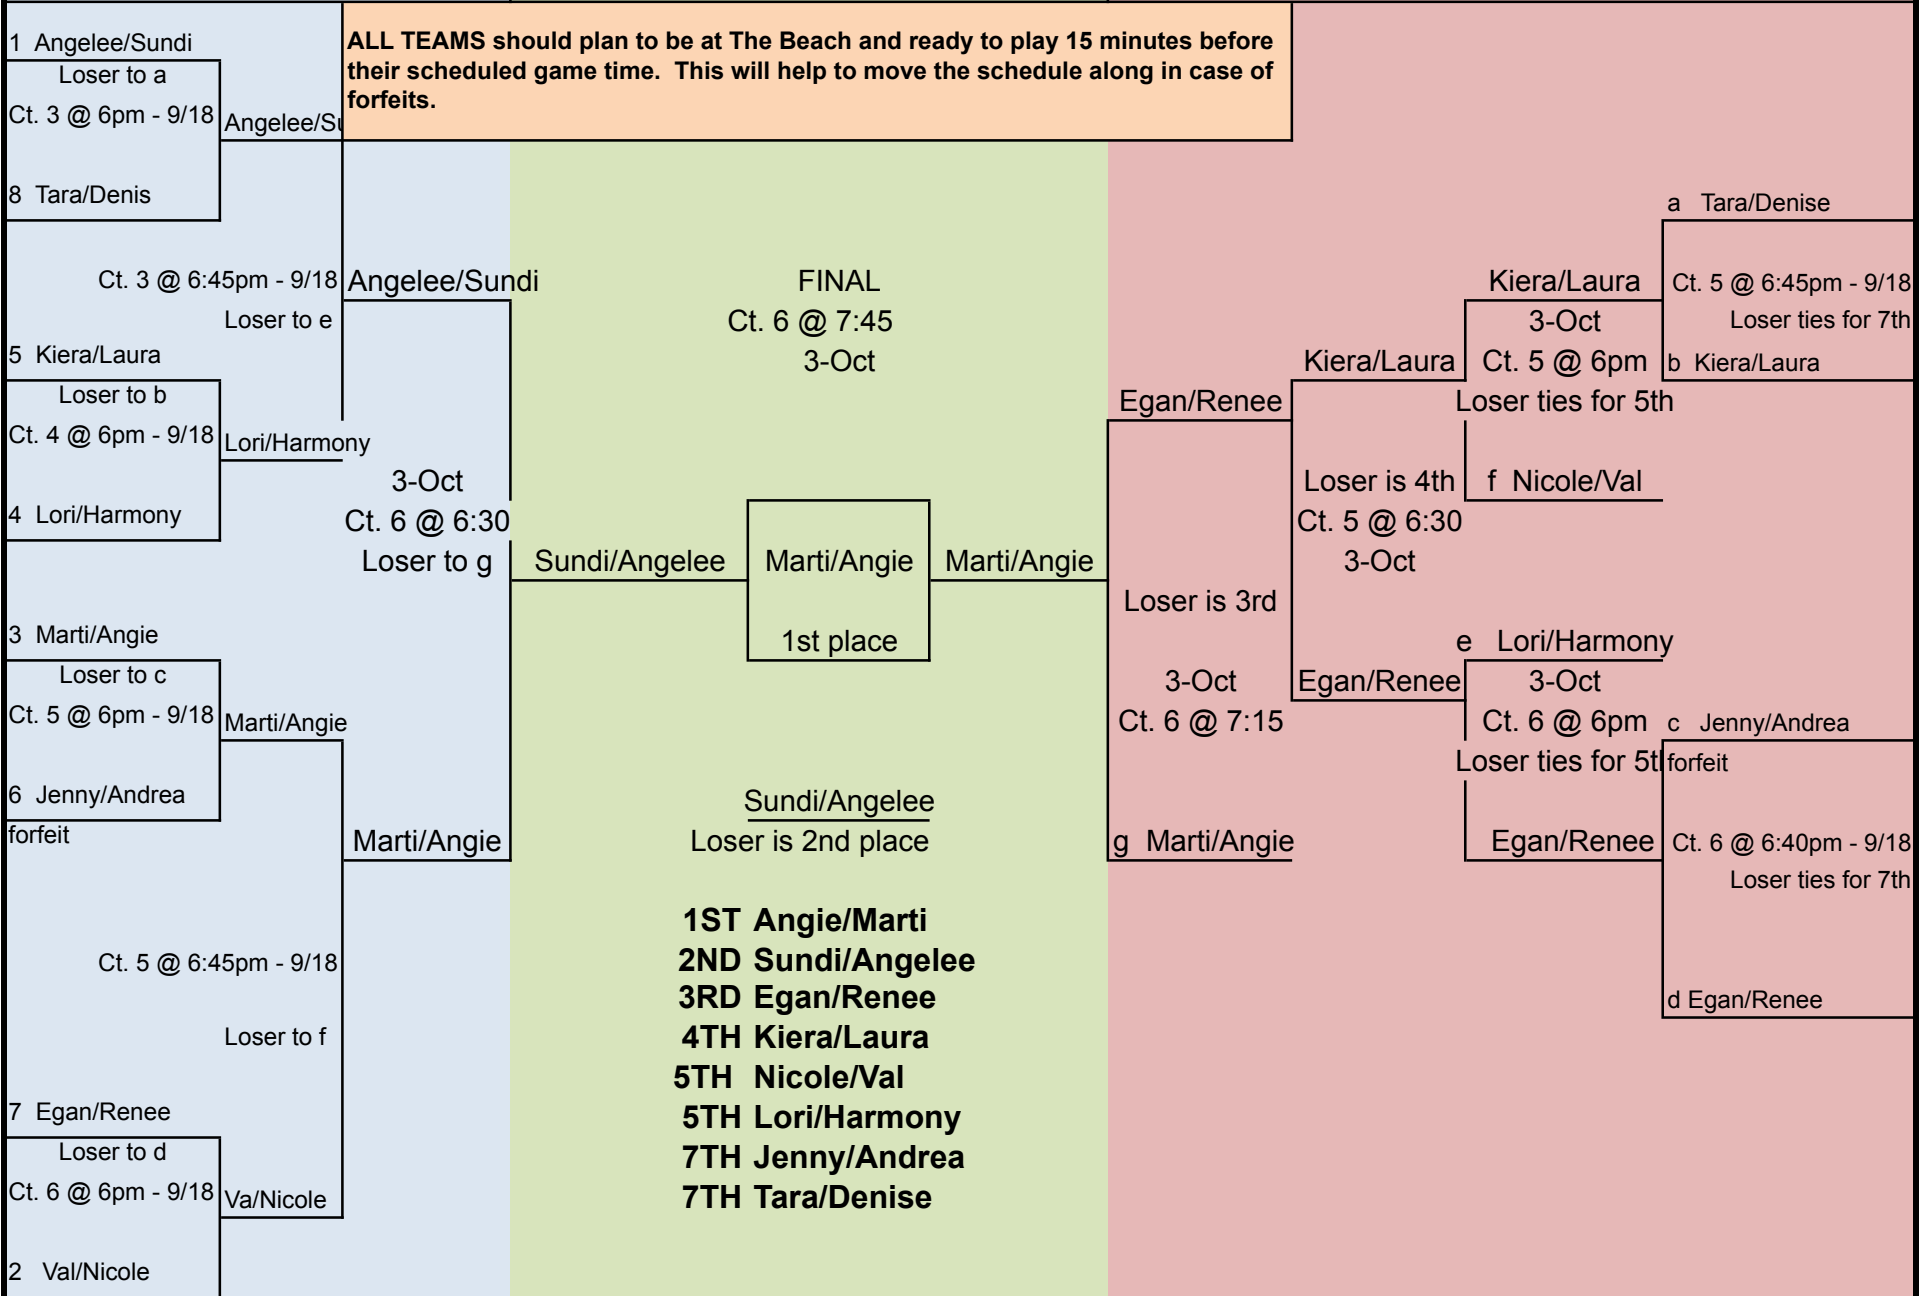

Wasatch Beach Double's League - Women's Open - Updated 10/7

2/3 games - 1st/2nd game to 21, CAP AT 21.
3rd game to 15, CAP AT 15

Final Match: Best 2/3 games: 1st/2nd to 21, 3rd to 15, NO CAP

1 game - 25 points, CAP AT 25

Start times listed for week 2 and 3 of the tournament are tentative, so be sure to check the tournament schedule after each week.