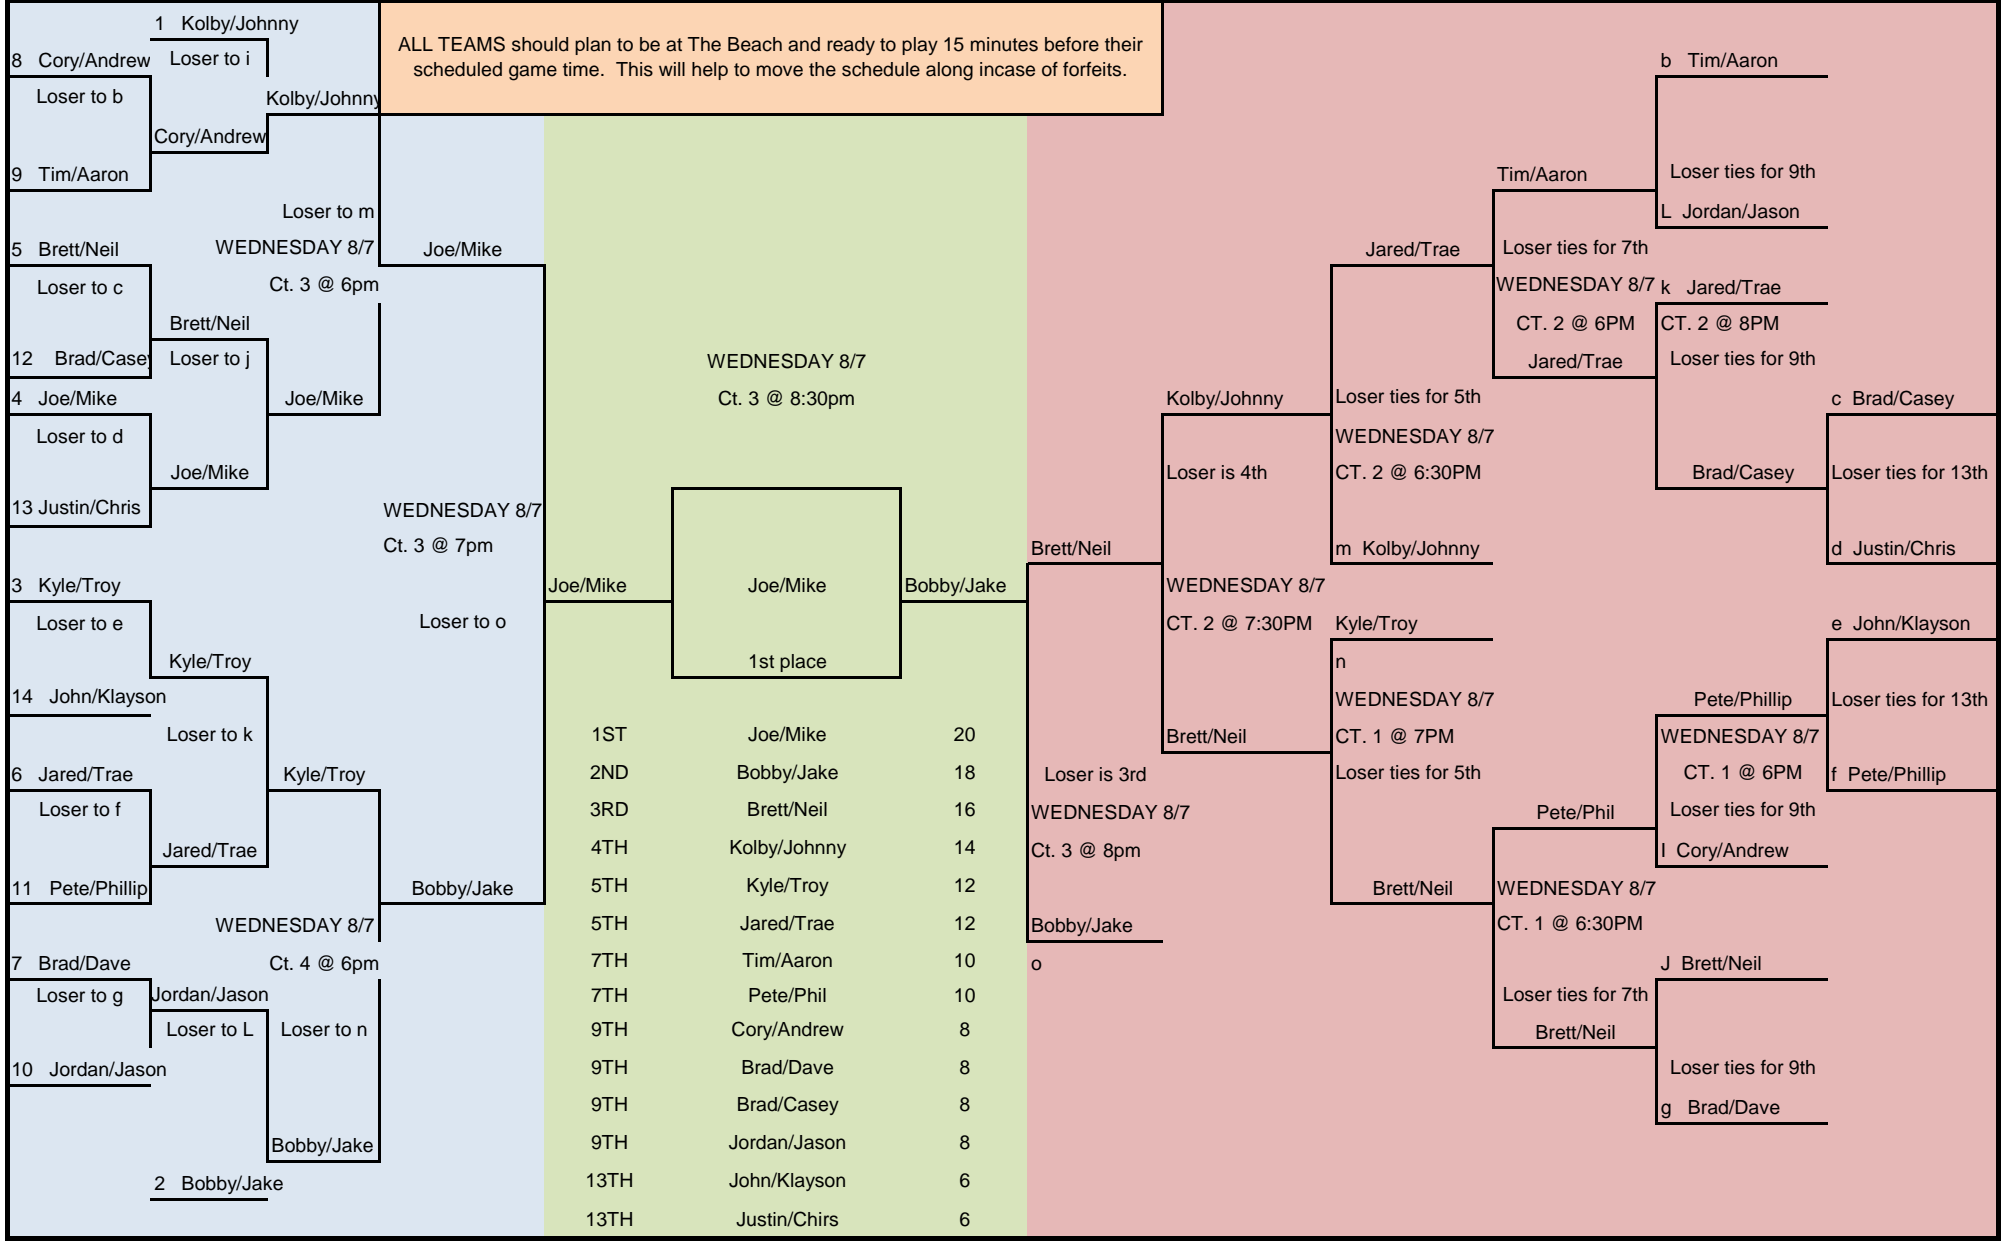

Wasatch Cup Doubles - Men's Open

Wasatch Beach Double's League - Men's Open - Double Elim Bracket

2/3 games - 1st/2nd game to 21, CAP AT 21.
3rd game to 15, CAP AT 15

Final Match: Best 2/3 games: 1st/2nd to
21, 3rd to 15, NO CAP

1 Game to 25 - CAP at 25

ALL TEAMS should plan to be at The Beach and ready to play 15 minutes before their
scheduled game time. This will help to move the schedule along in case of forfeits.

1ST	Joe/Mike	20
2ND	Bobby/Jake	18
3RD	Brett/Neil	16
4TH	Kolby/Johnny	14
5TH	Kyle/Troy	12
5TH	Jared/Trae	12
7TH	Tim/Aaron	10
7TH	Pete/Phil	10
9TH	Cory/Andrew	8
9TH	Brad/Dave	8
9TH	Brad/Casey	8
9TH	Jordan/Jason	8
13TH	John/Klayson	6
13TH	Justin/Chirs	6