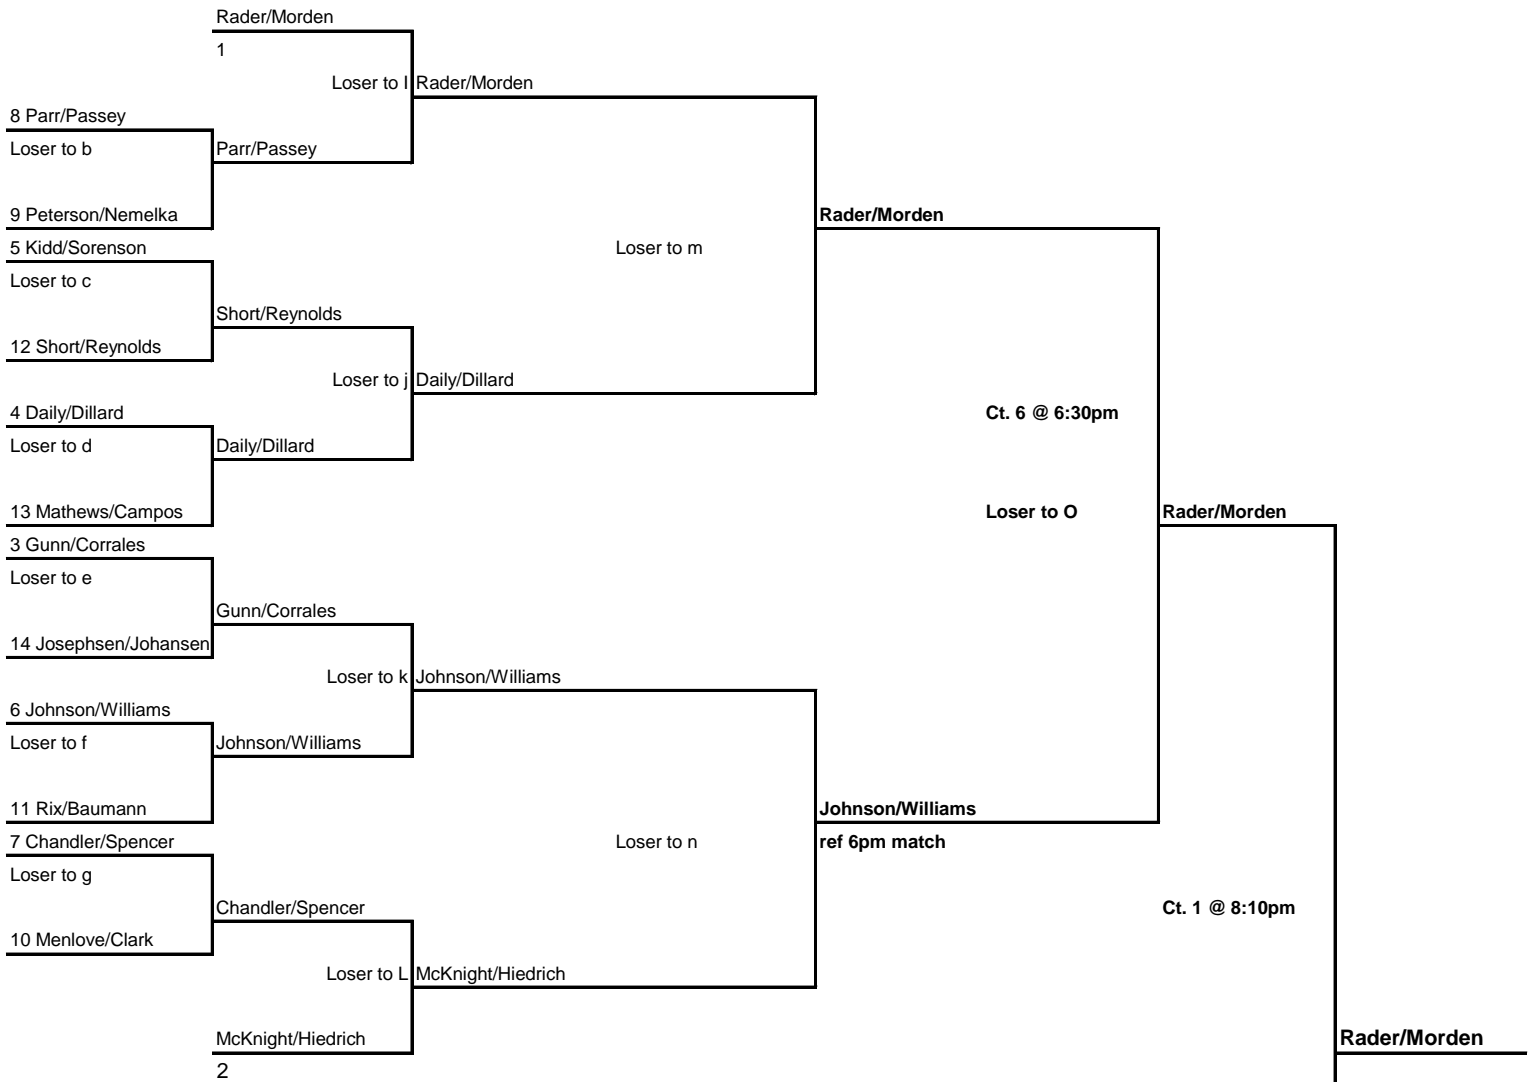

Wasatch Beach MA Session 2

14 - Team Double Elimination Bracket

Contender's bracket: 1 game - 25 points, no cap
Losers stay and ref.