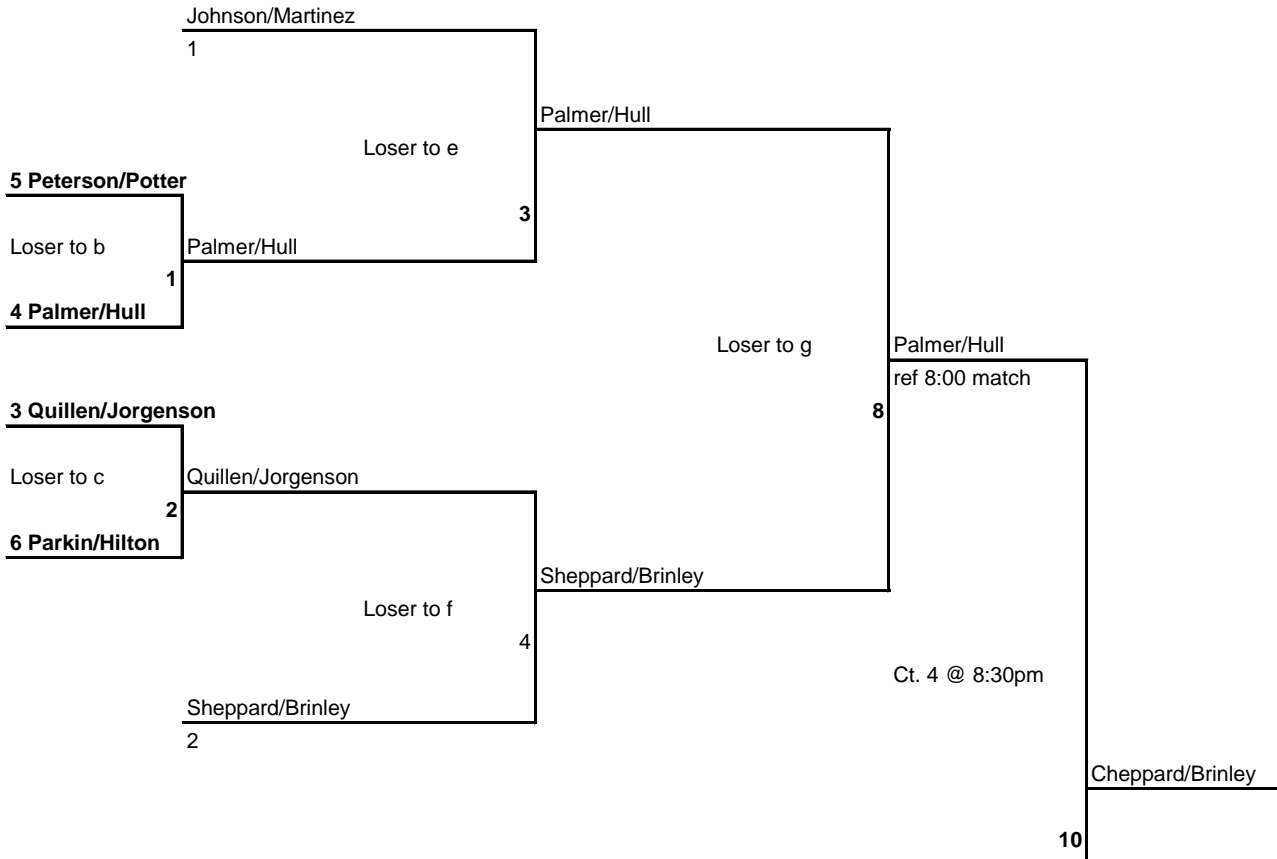

Wasatch Beach MB Session 2

6 - Team Double Elimination

Contender's bracket: 1 game - 25 points, no cap
Losers stay and ref next match.