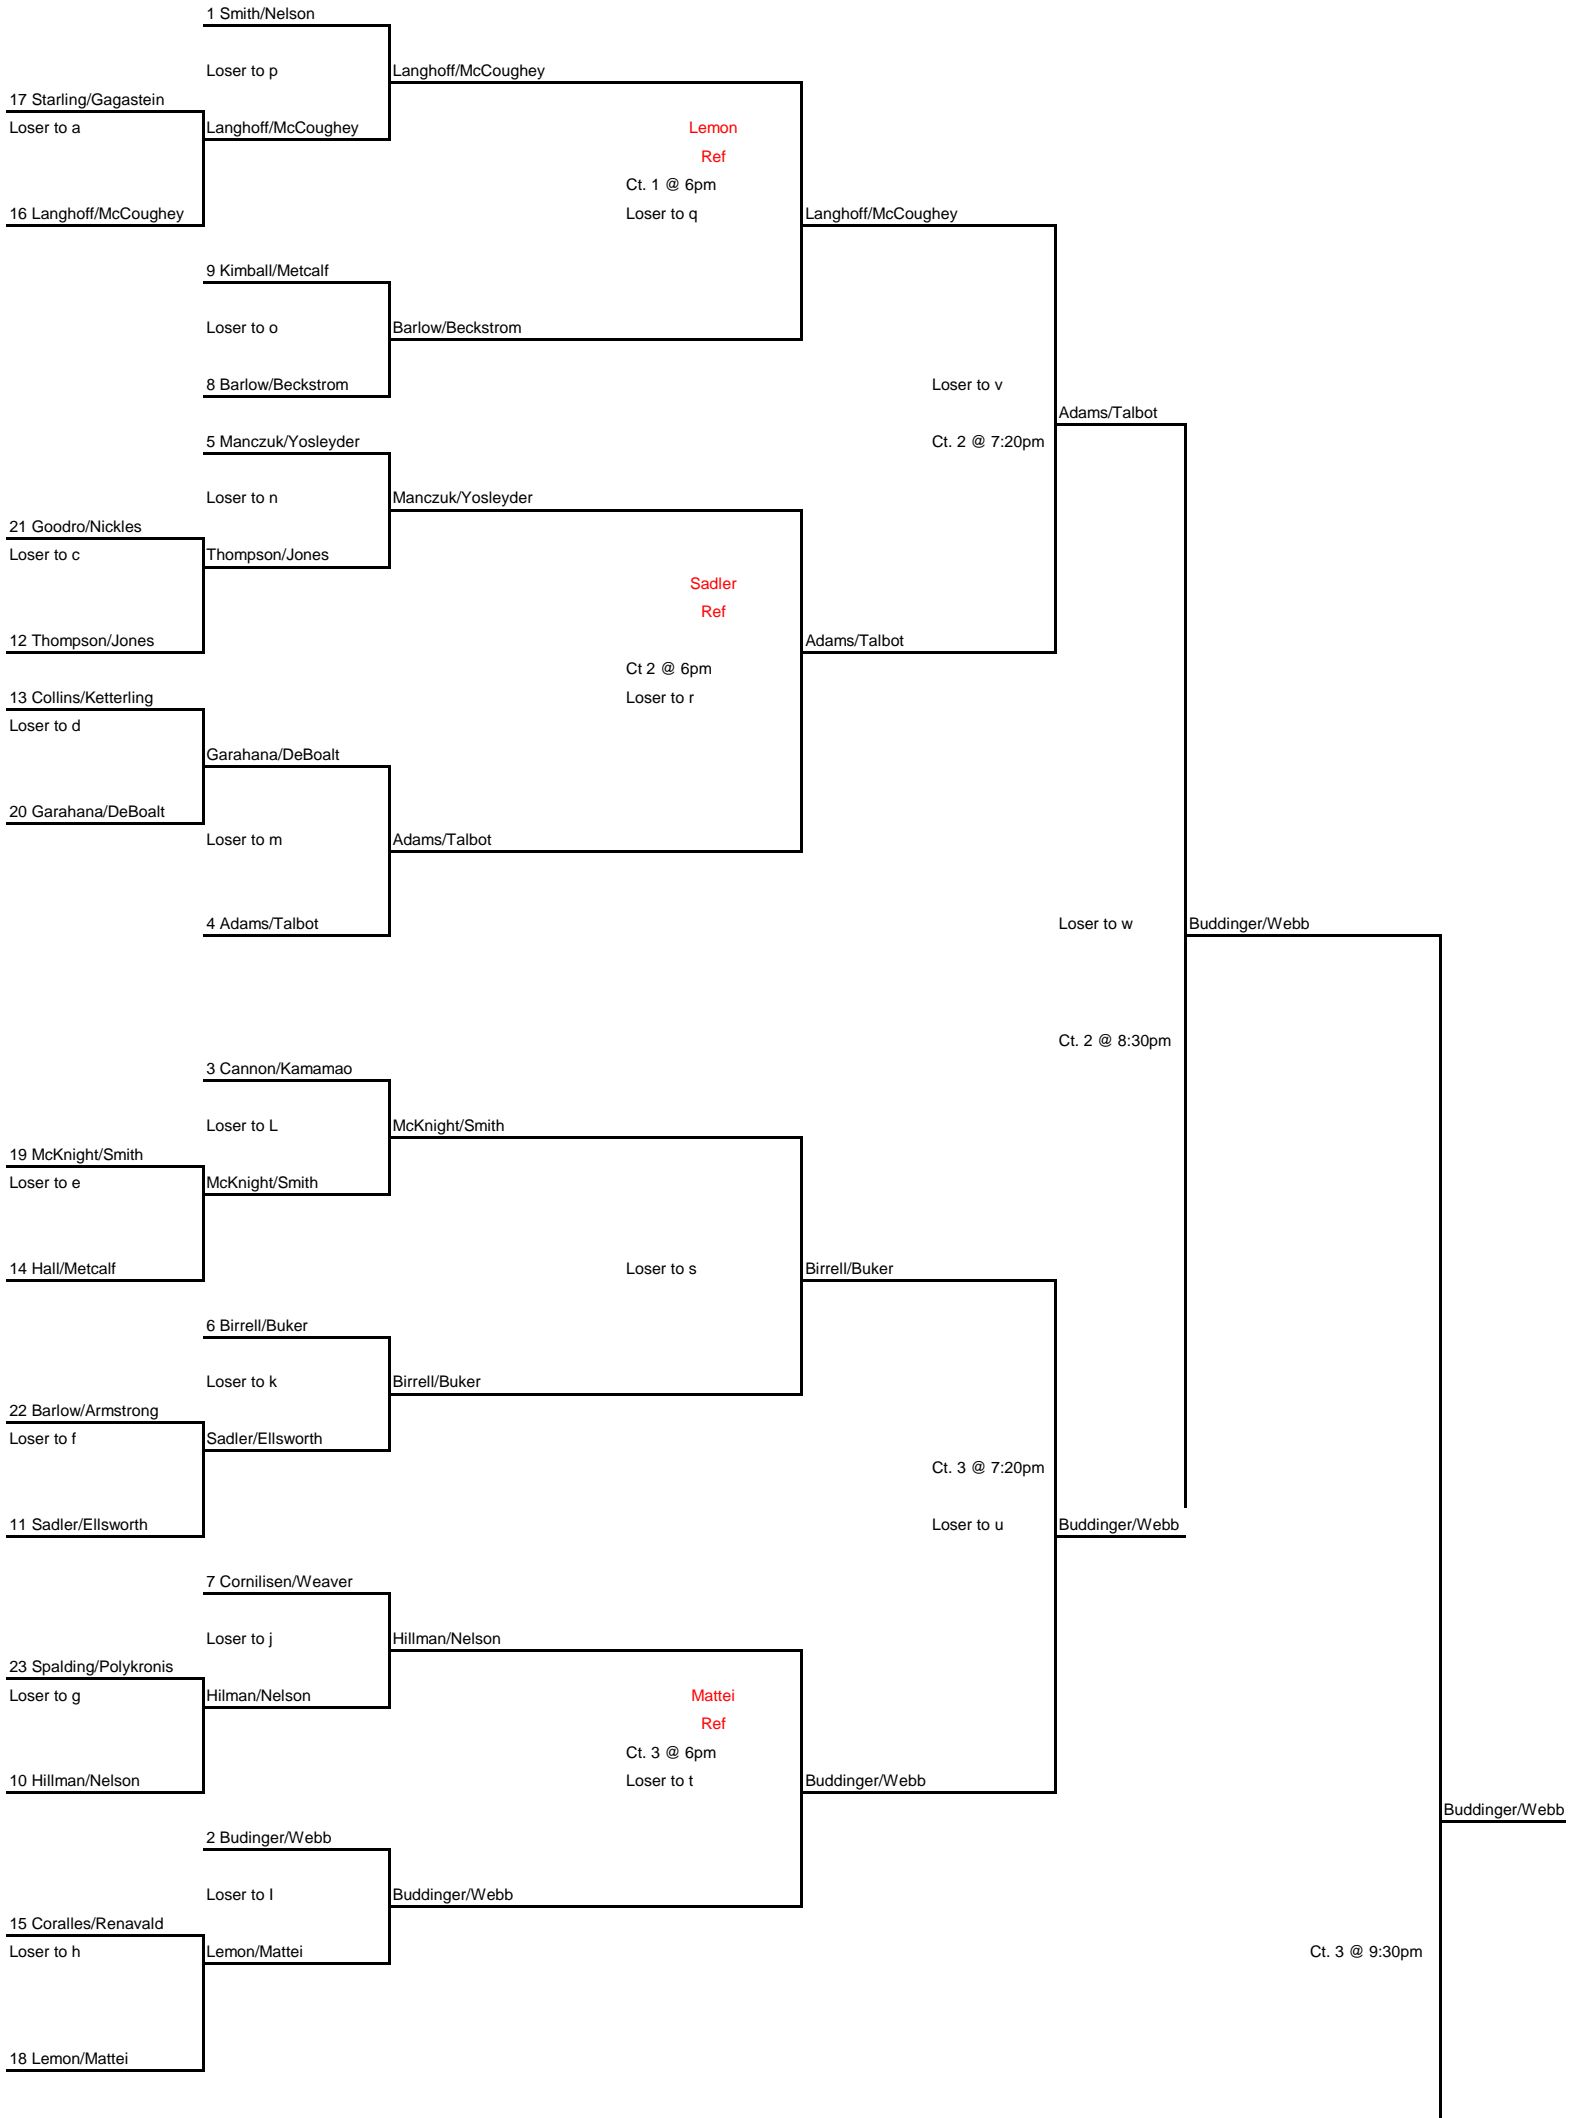

Wasatch Beach MO Session 2

23 - Team Double Elimination Bracket

Winners may have to ref. Check in at the RockStar tent to find out.

Contender's Bracket
 Contender's bracket: 1 game - 25 points, no cap
 Losers stay and ref next match