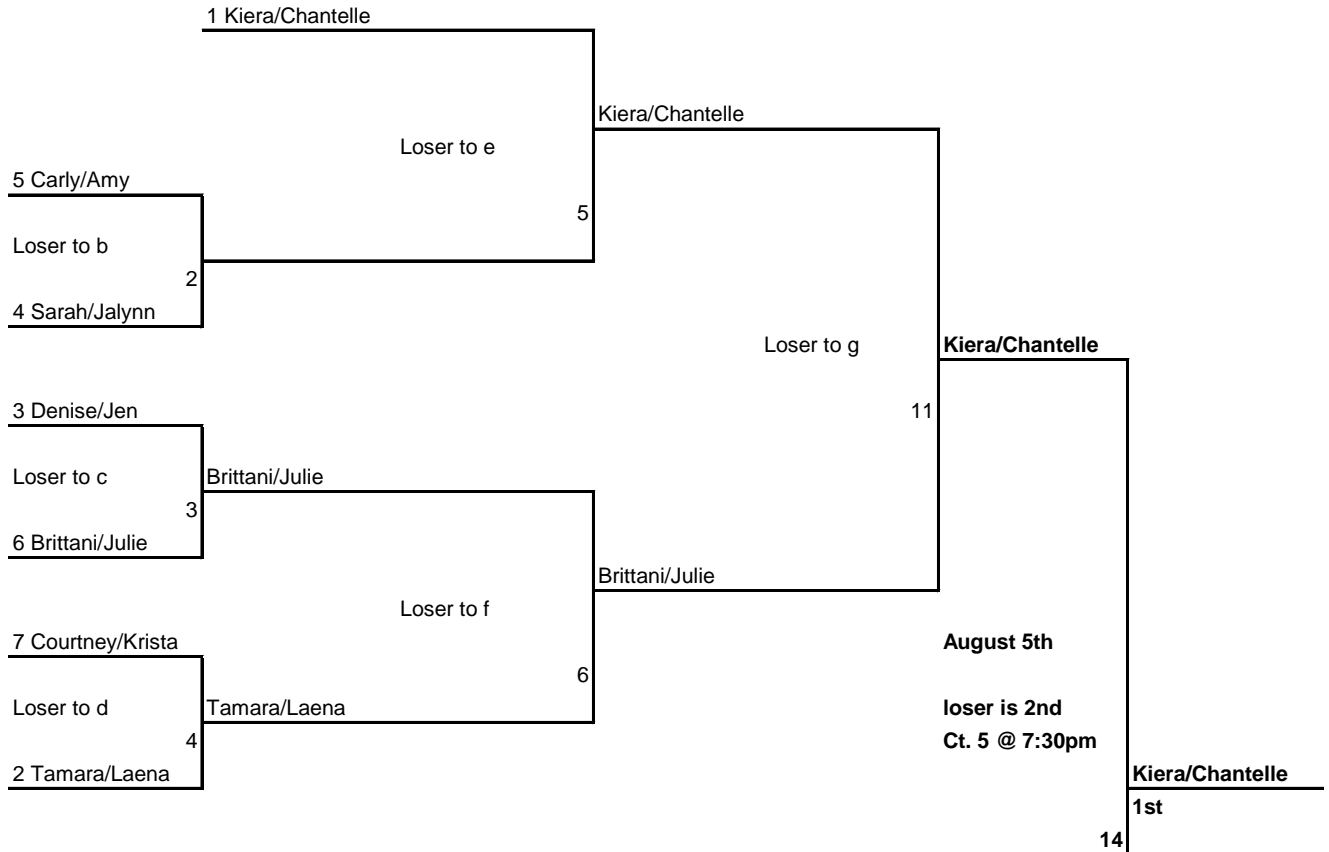

# Wasatch Beach WA Session 2

## 7 - Team Double Elimination

Contender's bracket: 1 game - 25 points, no cap  
Losers stay and ref next match