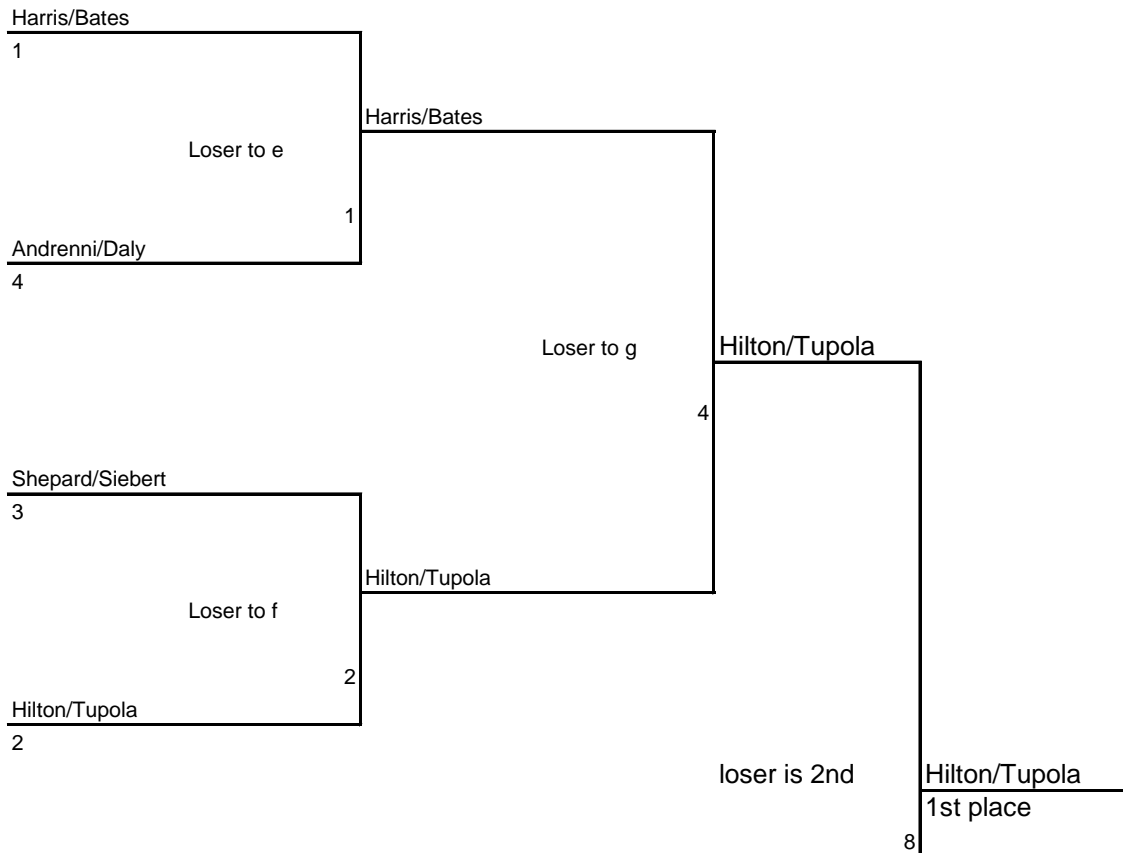

# Wasatch Beach WB Session 2

## 4 - Team Double Elimination

2 out of 3 games - 21 (15) points no cap

1 game - 25 points, no cap