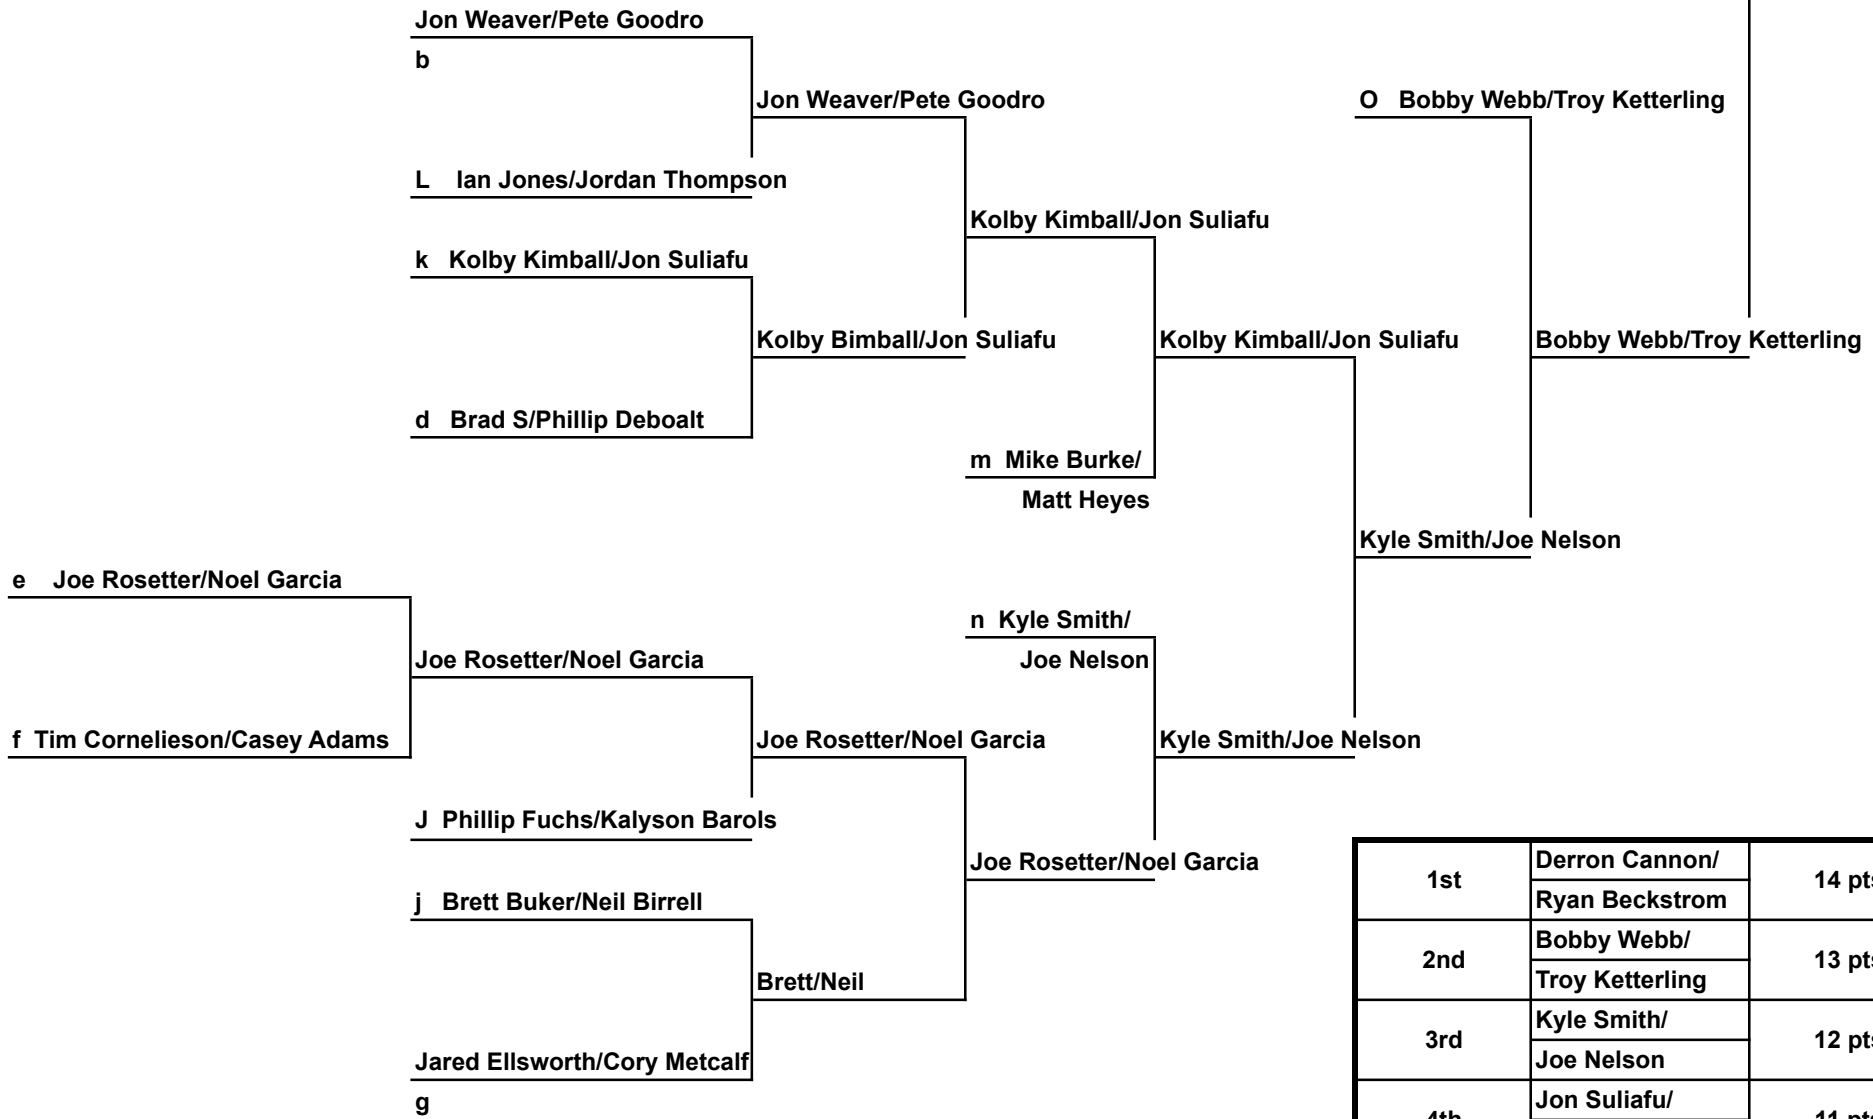

Life's a Beach - MO

14 - Team Double Elimination Tournament

1st	Derron Cannon/ Ryan Beckstrom	14 pts
	Bobby Webb/ Troy Ketterling	
3rd	Kyle Smith/ Joe Nelson	12 pts
	Jon Suliafu/ Kolby Kimball	
5th	Joe Rosetter/ Noel Garcia	10 pts
	Mike Burke/ Matt Heyes	