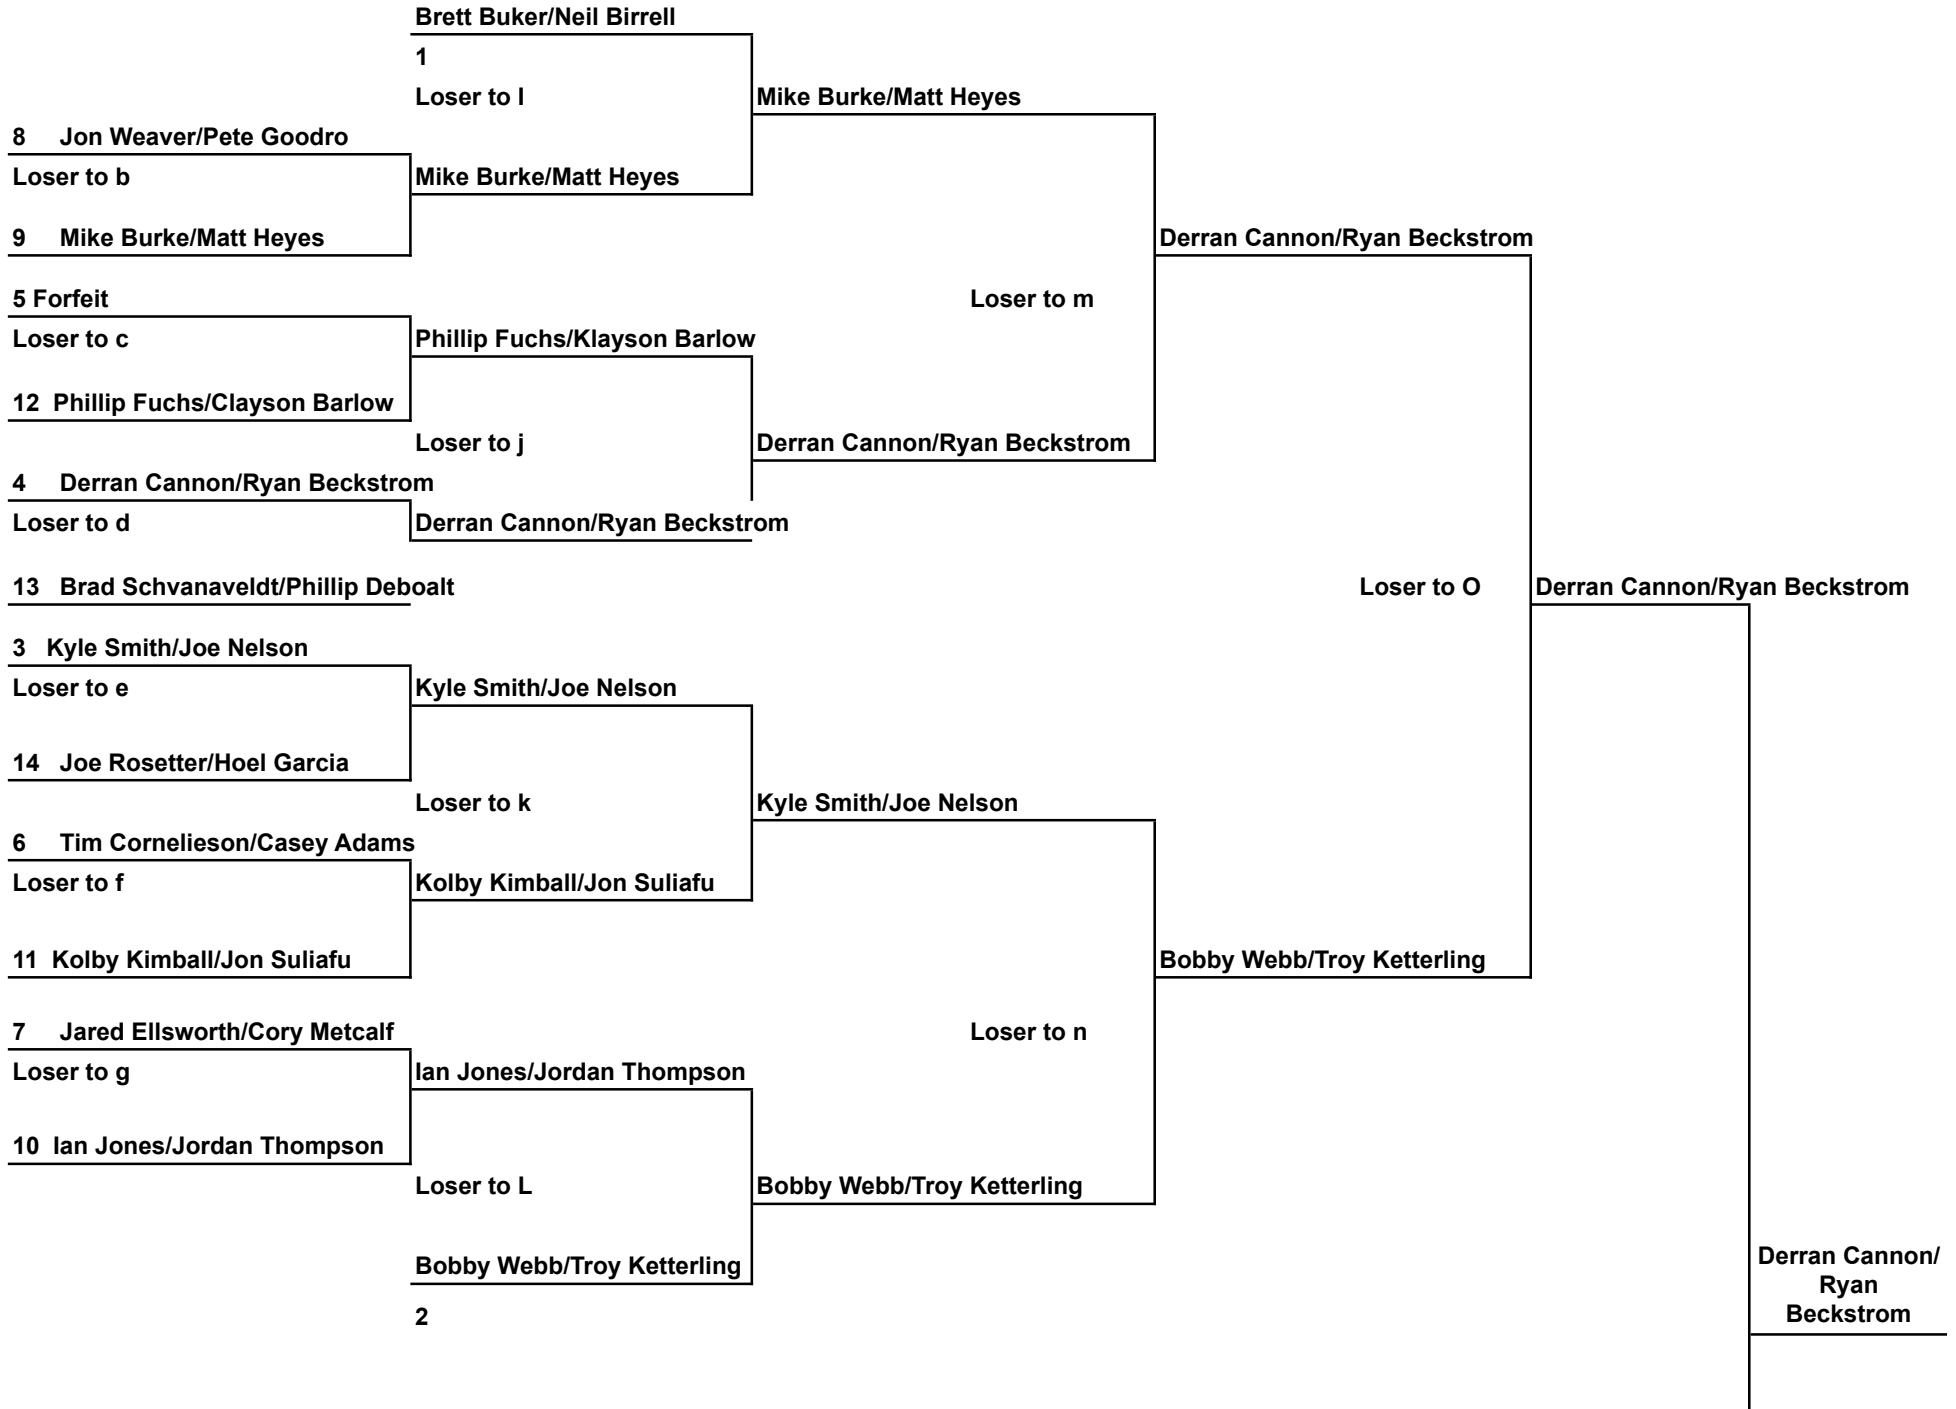

Life's a Beach - MO

14 - Team Double Elimination Tournament

1st	Derron Cannon/ Ryan Beckstrom	14 pts
	Bobby Webb/ Troy Ketterling	
3rd	Kyle Smith/ Joe Nelson	12 pts
	Jon Suliafu/ Kolby Kimball	
5th	Joe Rosetter/ Noel Garcia	10 pts
	Mike Burke/ Matt Heyes	