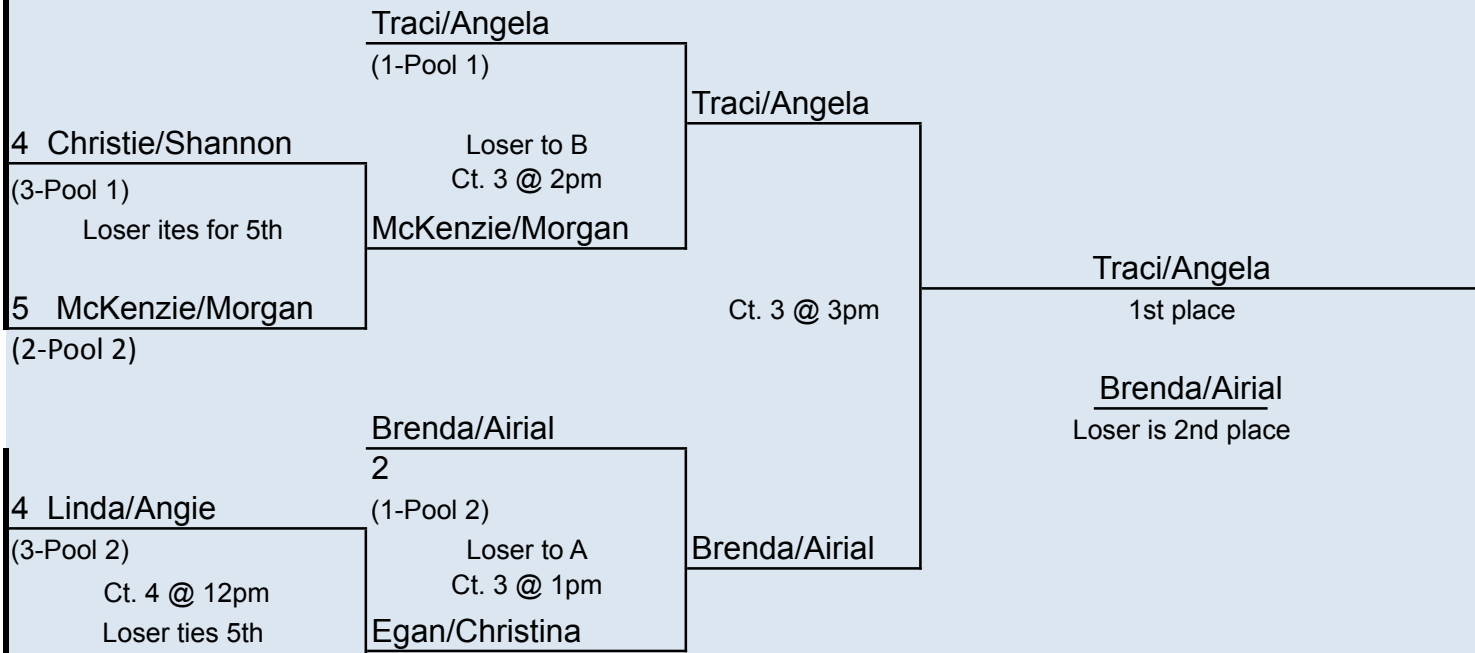

# Life's a Beach - WO

## 5 - Team Single Elimination Tournament

### Ct. 3 & 4 @ 12pm

**Best 2/3 games - 1st/2nd game to 21, NO CAP, must win by 2. 3rd game to 15, NO CAP, must win by 2.**

		<b>Points</b>
<b>1ST</b>	<b>Traci Walsh/Angela Peterson</b>	<b>6</b>
<b>2ND</b>	<b>Brenda Whicker/Airial Sprague</b>	<b>5</b>
<b>3RD</b>	<b>Egan Metcalf/Christina Pazzi</b>	<b>4</b>
<b>4TH</b>	<b>McKenzie Odale/Morgan Odale</b>	<b>3</b>
<b>5TH</b>	<b>Linda Byington/Angie Adams</b>	<b>2</b>
<b>5TH</b>	<b>Christie Carpenter/Shannon Young</b>	<b>2</b>