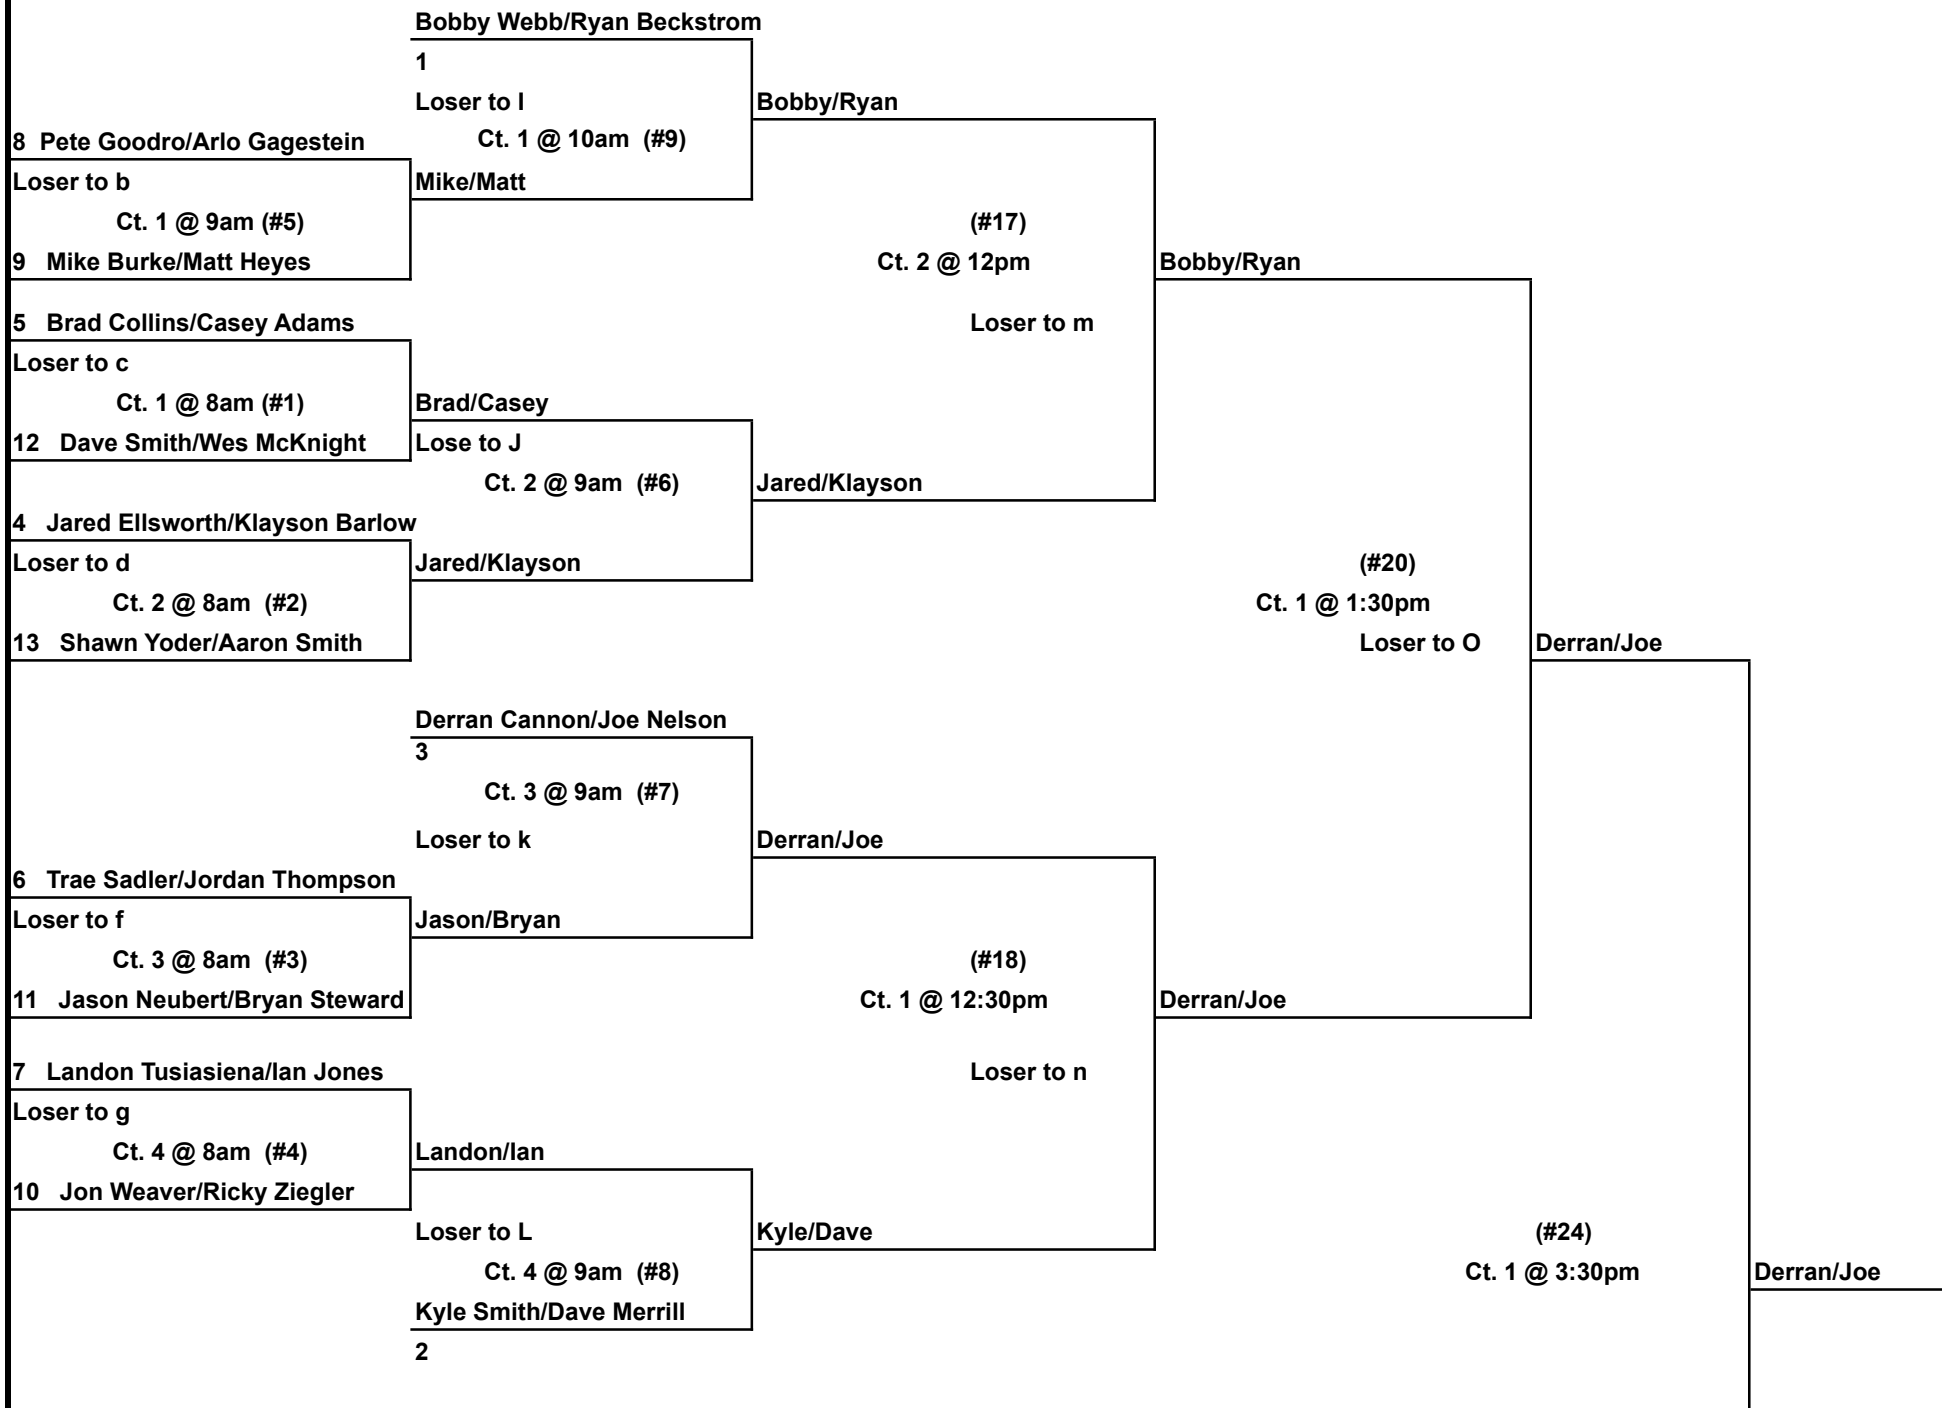

Summer's Open Tournament - Sponsored by Oasis Nutrition - MO

13 - Team Double Elimination Tournament

Pete/Arlo

b

Ct. 1 @ 11am (#12)

Landon/Ian

O Bobby/Ryan

L Landon/Ian

Ct. 1 @ 11:30am (#14)

Landon/Ian

(#23)

K Jason/Bryan

Ct. 2 @ 11am (#13)

Shawn/Aaron

(#19)

Landon/Ian

Ct. 1 @ 2:30pm

Bobby/Ryan

d Shawn/Aaron

Ct. 2 @ 1pm

M Jarke/Klayson

(#22)

Ct. 2 @ 2pm

Dave/Kyle

Dav/Wes

c

Ct. 2 @ 10am (#10)

Trae/Jordan

N Dave/Kyle

Ct. 2 @ 1:30pm (#21)

Trae/Jordan

Ct. 2 @ 10:30am (#11)