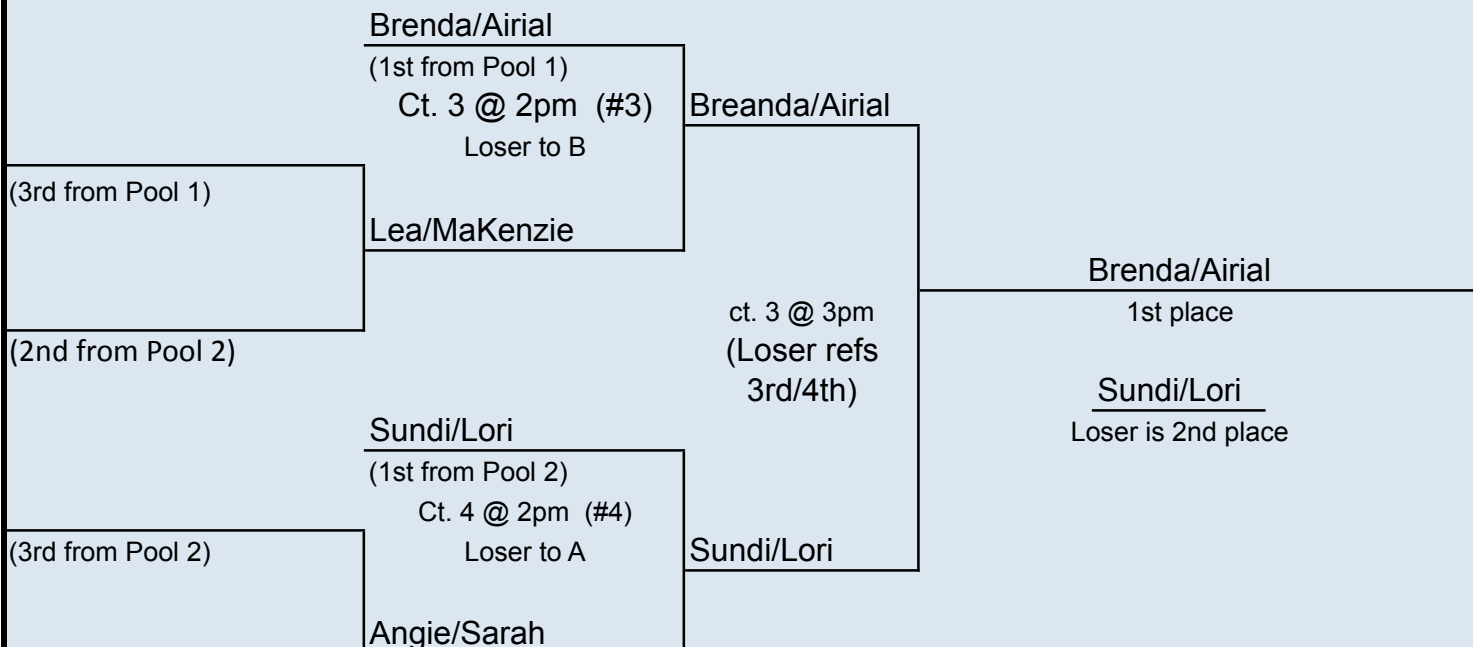

Summer's Open Tournament sponsored by Oasis Nutrition - WO 4 - Team Single Elimination Tournament

Ct. 3 & 4 @ 1pm

Best 2/3 games - 1st/2nd game to 21, NO CAP, must win by 2. 3rd game to 15, NO CAP, must win by 2.

		Points
1ST	Brenda Whicker/Airial Sprague	10
2ND	Sundi Brown/Lori Beckstrom	9
3RD	Angie Adams/Sarah Cannon	8
4TH	Lea Adolph/Makenzie Moea'i	7

Angie/Sarah
A
1 game to 25; Loser is 4th
Ct. 3 @ 4pm
Lea/MaKenzie
B