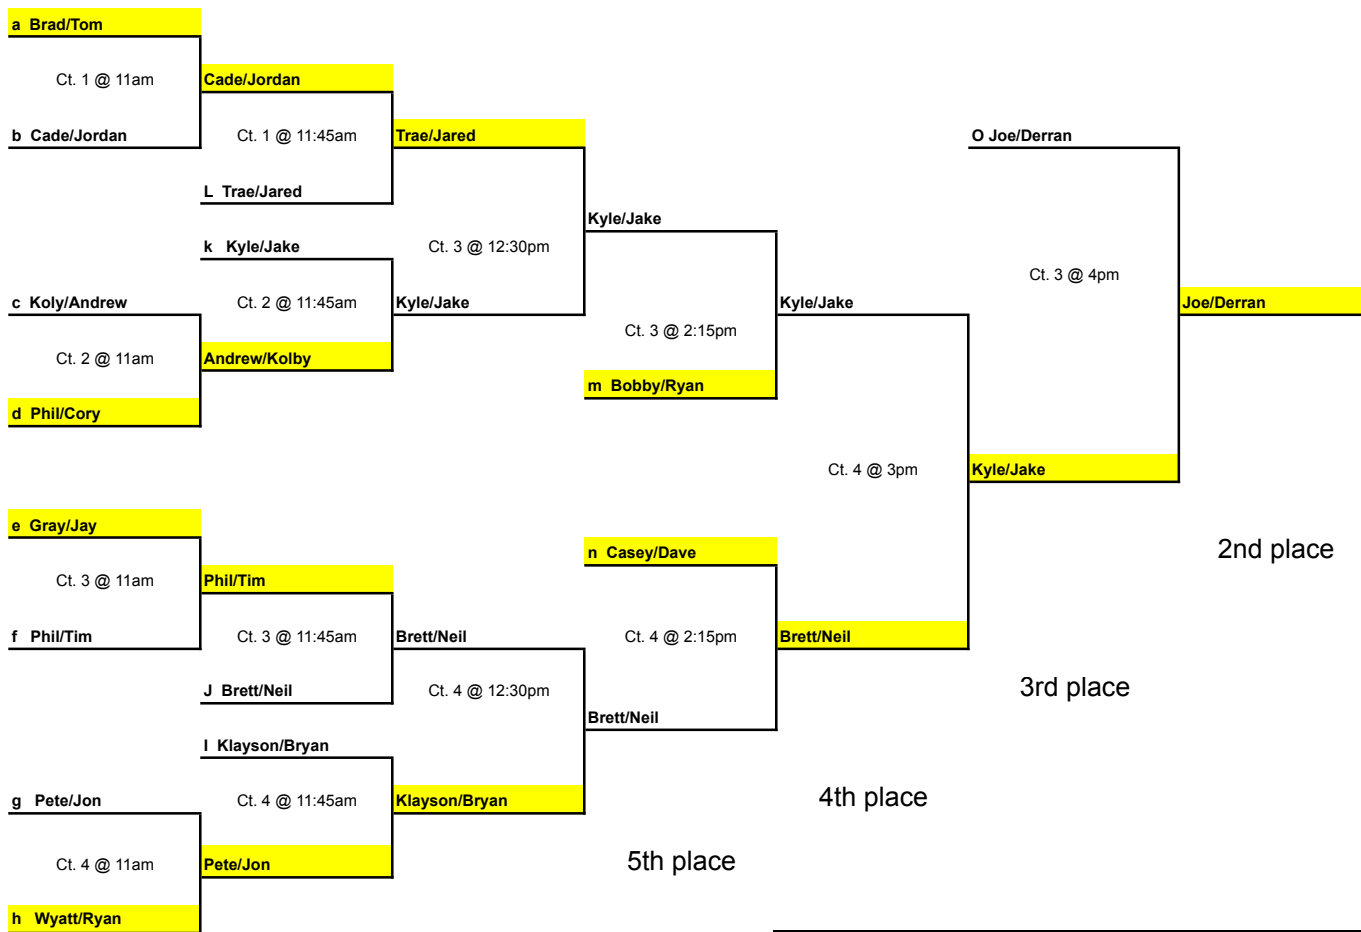

# Legends

## 16 - Team Double Elimination Bracket

1st	Joe Hillman	30
	Mike Nelson	
2nd	Joe Nelson	27
	Derran Cannon	
3rd	Kyle Smith	24
	Jake Spencer	
4th	Brett Buker	21
	Neil Birell	
5th	Casey Adams	18
	Dave Merrill	
5th	Bobby Webb	18
	Ryan Beckstrom	
7th	Klayson Barlow	15
	Bryan Stuart	
7th	Trae Sadler	15
	Jared Ellsworth	