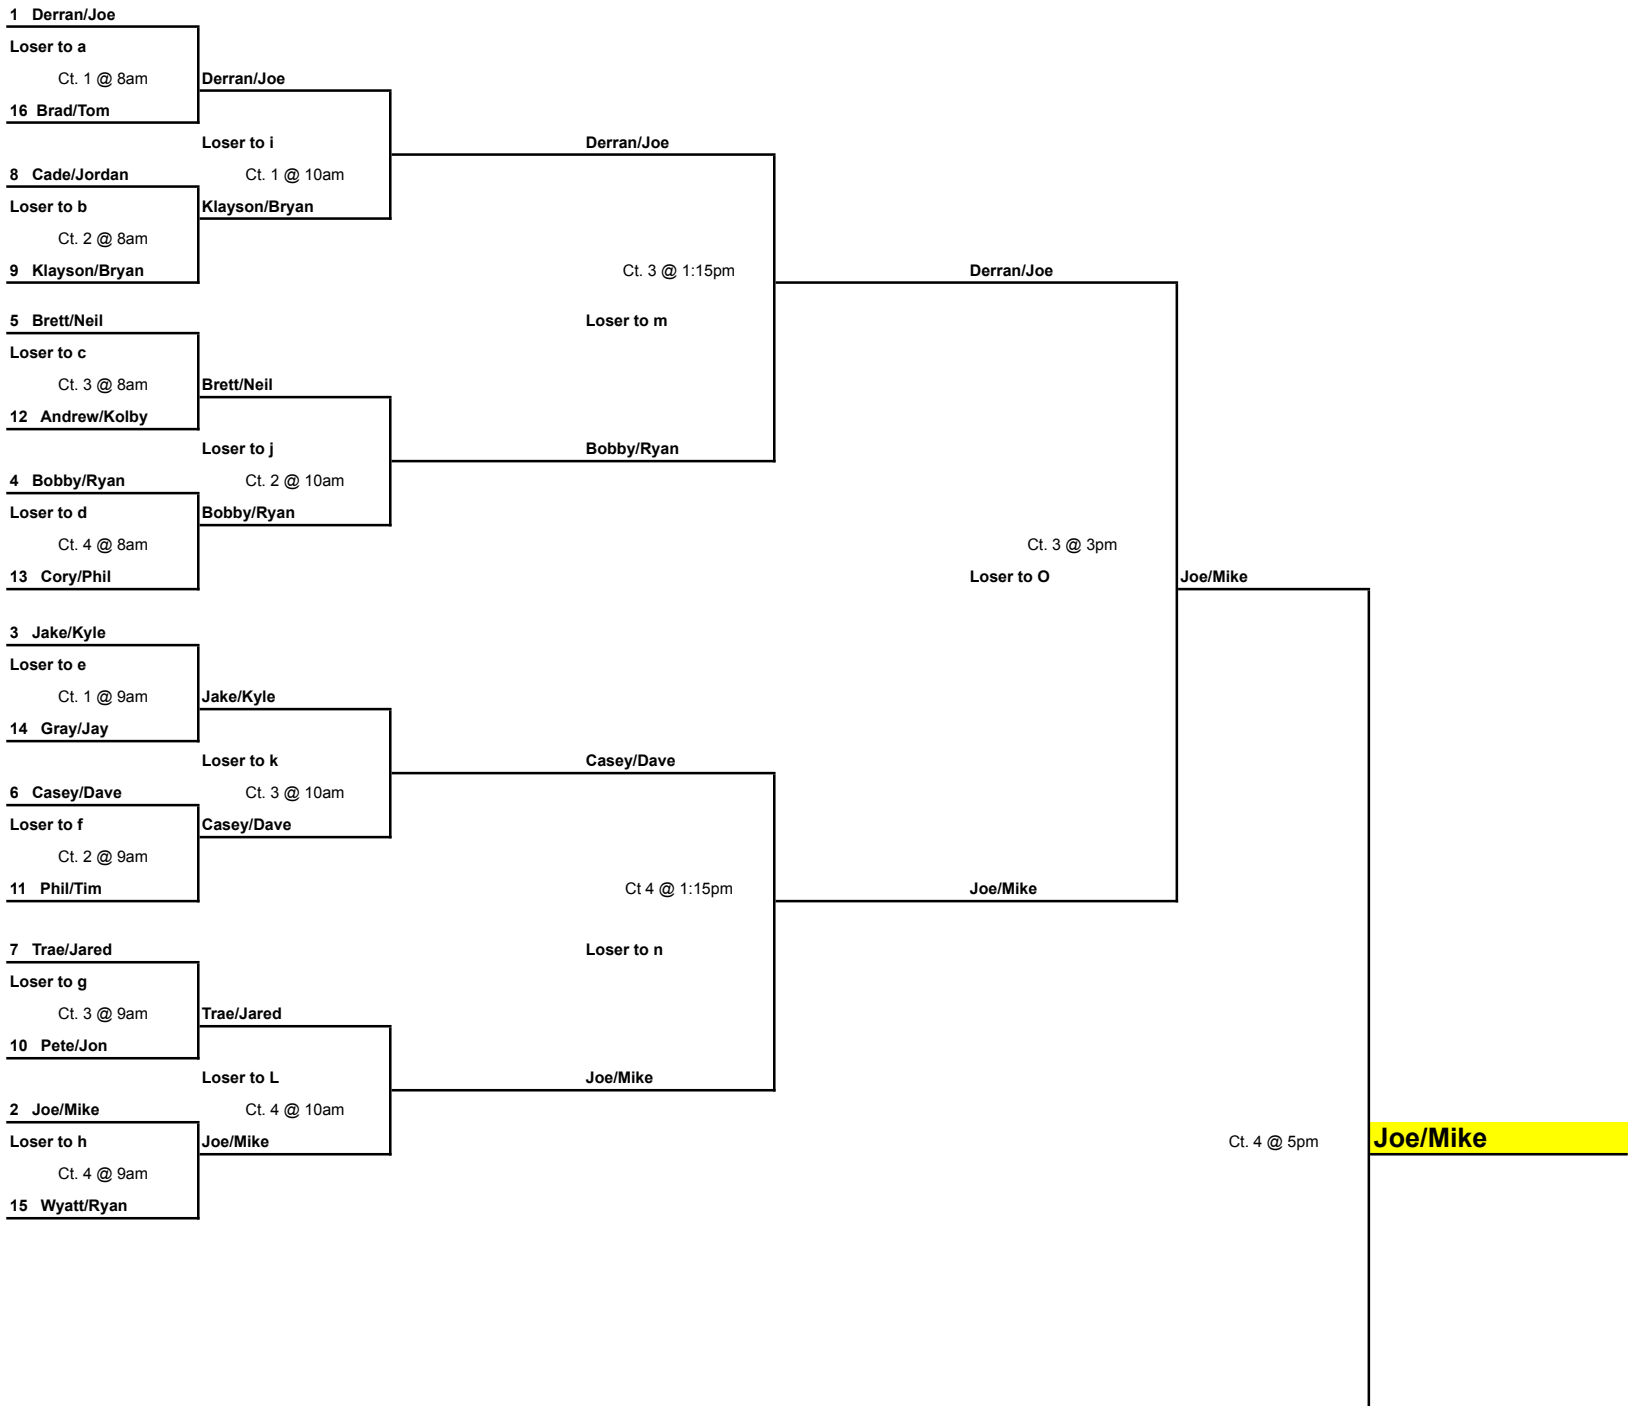

# Legends

## 16 - Team Double Elimination Bracket

1st	Joe Hillman	30
	Mike Nelson	
2nd	Joe Nelson	27
	Derran Cannon	
3rd	Kyle Smith	24
	Jake Spencer	
4th	Brett Buker	21
	Neil Birell	
5th	Casey Adams	18
	Dave Merrill	
5th	Bobby Webb	18
	Ryan Beckstrom	
7th	Klayson Barlow	15
	Bryan Stuart	
7th	Trae Sadler	15
	Jared Ellsworth	