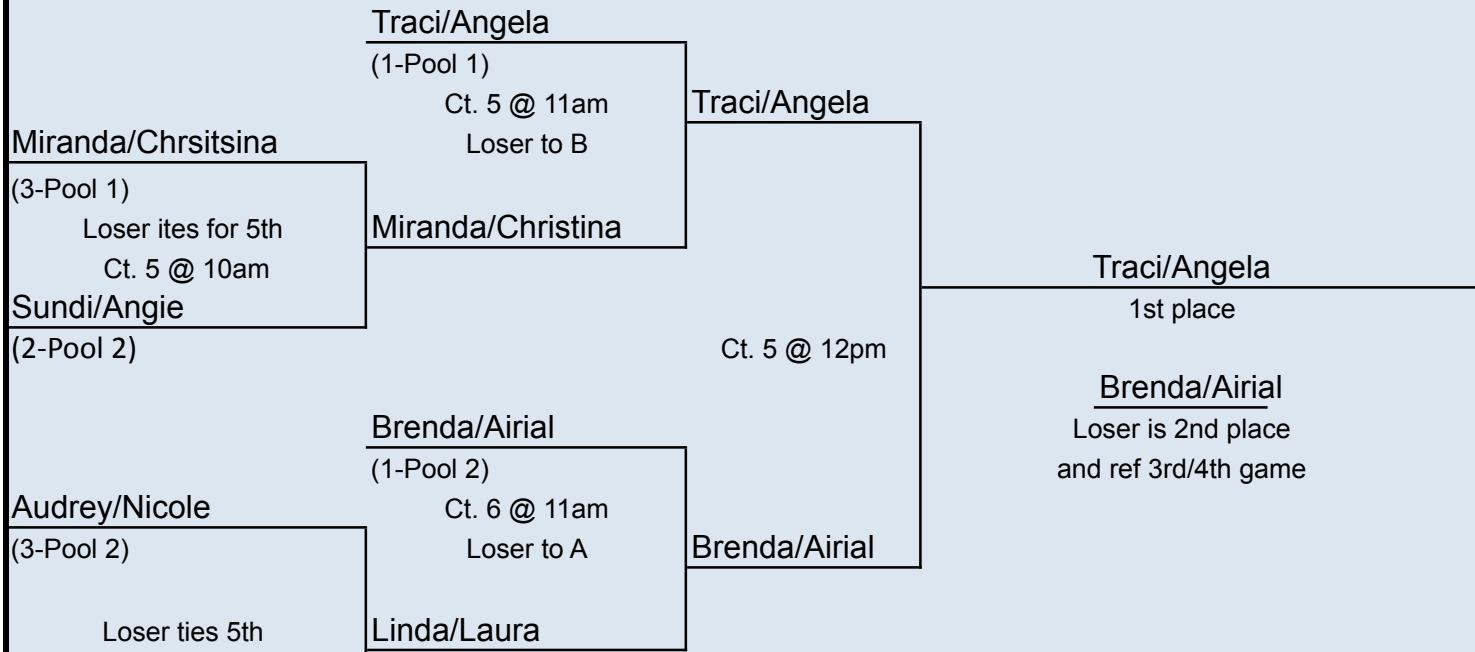

# Legends - WO

## 6 - Team Single Elimination Tournament

### Ct. 5 & 6 @ 10am

Best 2/3 games - 1st/2nd game to 21, NO CAP, must win by 2. 3rd game to 15, NO CAP, must win by 2.  
 (3rd/4th place game: 1 to 25, no cap, must win by 2.)

|                        |            | <b>Points</b>                                       |
|------------------------|------------|---|
| Linda/Laura (2-Pool 1) | <b>1ST</b> | <b>Traci Walsh/Angela Peterson</b><br><b>10</b>     |
| Linda/Laura (2-Pool 1) | <b>2ND</b> | <b>Brenda Whicker/Airial Sprae</b><br><b>9</b>      |
| Linda/Laura (2-Pool 1) | <b>3RD</b> | <b>Linda Byington/Laura Downey</b><br><b>8</b>      |
| Linda/Laura (2-Pool 1) | <b>4TH</b> | <b>Miranda Van Horn/Christina Pazzi</b><br><b>7</b> |
| Linda/Laura (2-Pool 1) | <b>5TH</b> | <b>Sundi Brown/Angie Adams</b><br><b>6</b>          |
| Linda/Laura (2-Pool 1) | <b>5TH</b> | <b>Audrey Biggs/Nicole Warner</b><br><b>6</b>       |