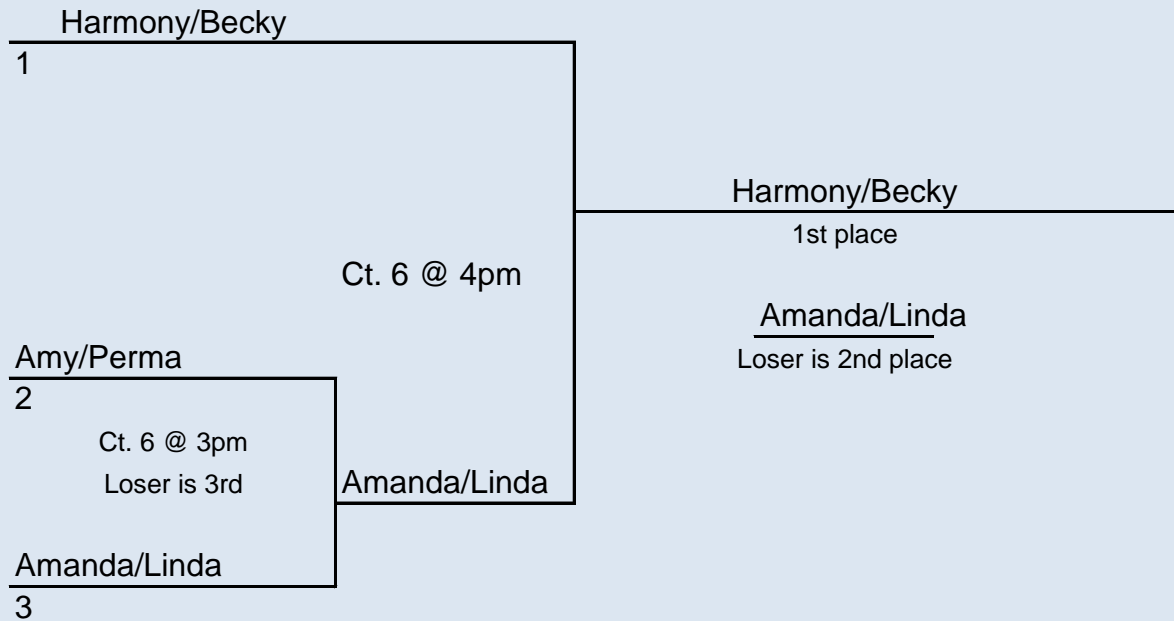

Motherlode Qualifier - WA

3 - Team Single Elimination Tournament

Ct. 6 @ 3pm

Best 2/3 games - 1st/2nd game to 21, NO CAP, must win by 2. 3rd game to 15, NO CAP, must win by 2.

		Points
1ST	Harmony Williams/Becky Rasmussen	10
2ND	Amanda Q./Linda Schroder	9
3RD	Amy Moss/Perma Dorje	8