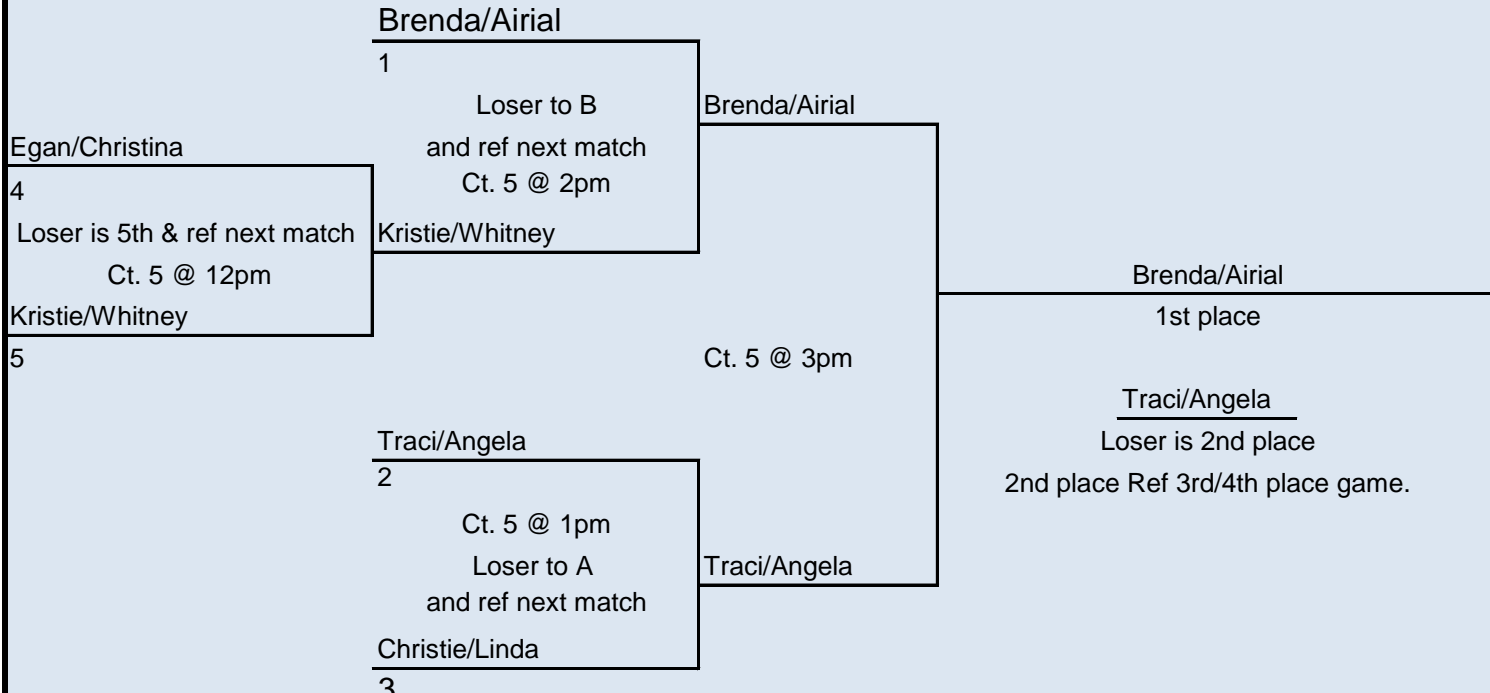

Motherlode Qualifier - WO

5 - Team Single Elimination Tournament

Ct. 5 @ 12pm

Best 2/3 games - 1st/2nd game to 21, NO CAP, must win by 2. 3rd game to 15, NO CAP, must win by 2.

		Points
	1ST	Brenda Whicker/Airial Sprague
	2ND	9
	3RD	8
	4TH	7
	5TH	6