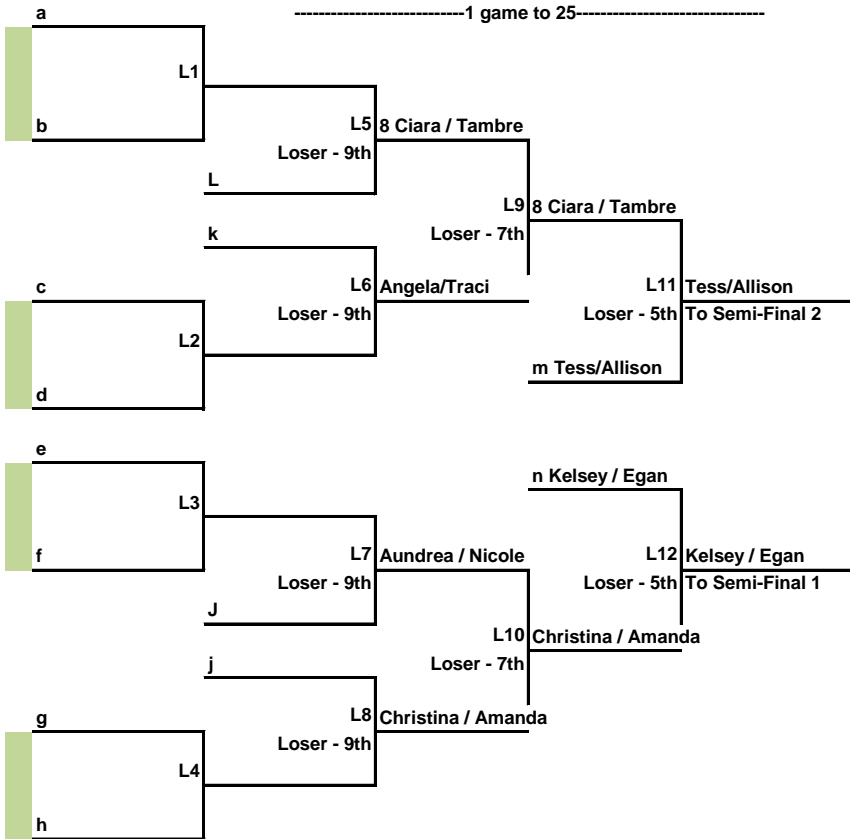

Women's Open

-----Winner's Bracket / Semis / Championship Match play-----

1st round losers
---Match play---

-----1 game to 25-----

Champions Tess/Allison

- 2nd Cammie / Nina
- 3rd Val/Nicole
- 4th Kelsey / Egan
- 5th Ciara / Tambre
- 6th Christina / Amanda
- 7th Angela/Traci
- 8th Aundrea / Nicole
- 9th _____
- 10th _____
- 11th _____
- 12th _____
- 13th _____