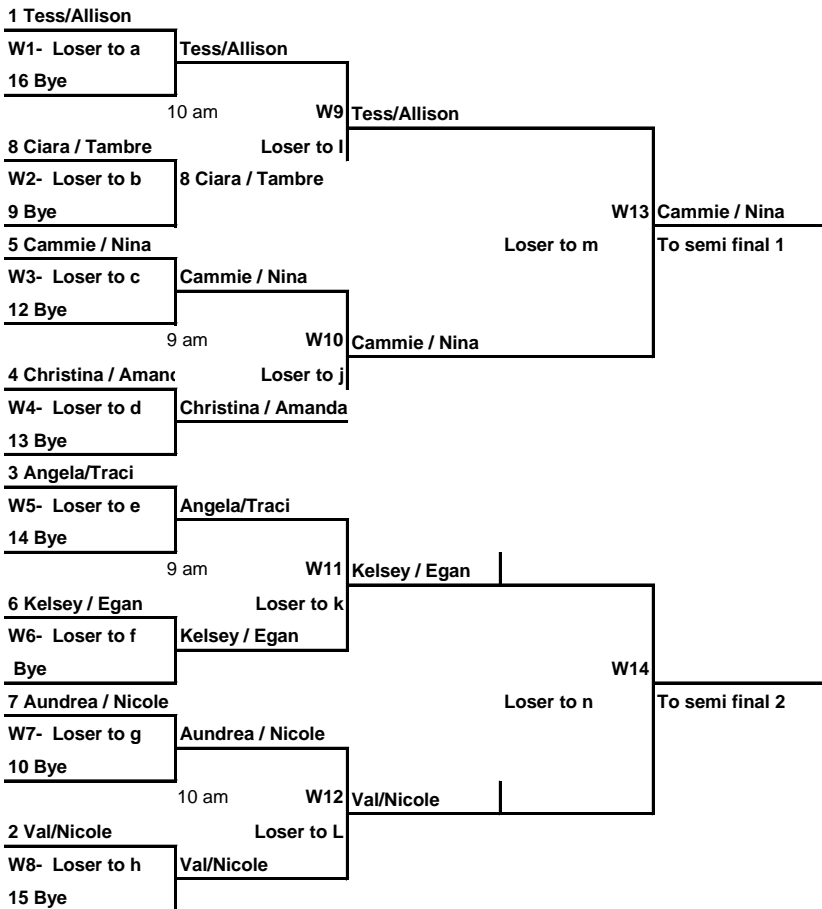

Women's Open

-----Winner's Bracket / Semis / Championship Match play-----

1st round losers
---Match play---

-----1 game to 25-----

Champions Tess/Allison

- 2nd Cammie / Nina
- 3rd Val/Nicole
- 4th Kelsey / Egan
- 5th Ciara / Tambre
- 6th Christina / Amanda
- 7th Angela/Traci
- 8th Aundrea / Nicole
- 9th _____
- 10th _____
- 11th _____
- 12th _____
- 13th _____