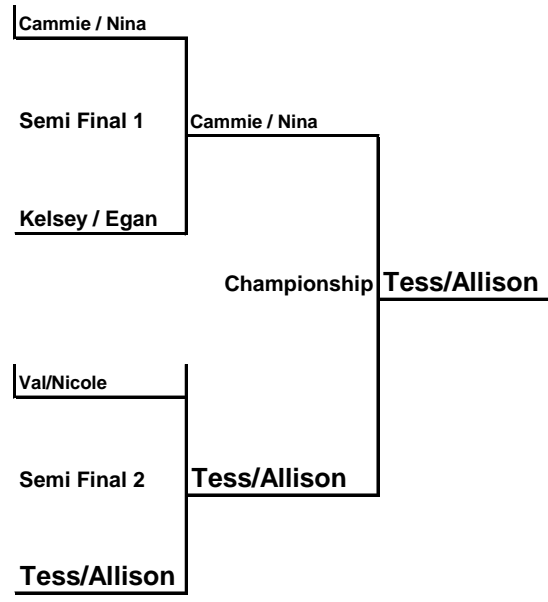

Women's Open

-----Winner's Bracket / Semis / Championship Match play-----

1st round losers
---Match play---

-----1 game to 25-----

Champions Tess/Allison

- 2nd Cammie / Nina
- 3rd Val/Nicole
- 4th Kelsey / Egan
- 5th Ciara / Tambre
- 6th Christina / Amanda
- 7th Angela/Traci
- 8th Aundrea / Nicole
- 9th _____
- 10th _____
- 11th _____
- 12th _____
- 13th _____