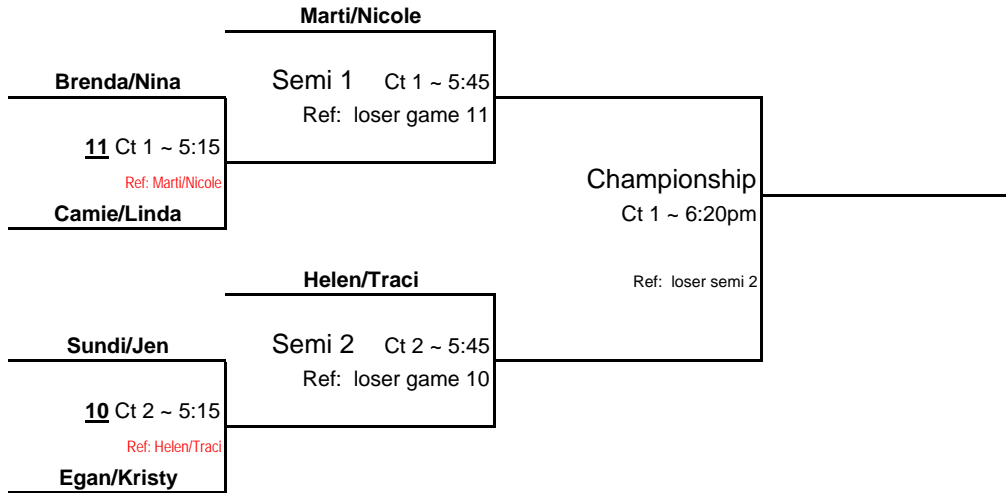

Women's Open

Wednesday, August 25

1 game to 25 pts

2 out of 3

2 out of 3

Women's A

Wednesday, August 25

Men's B

Wednesday, August 25

Men's Open

Wednesday, August 25

2 out of 3

Men's A

Wednesday, August 25

1 game to 25 pts

2 out of 3